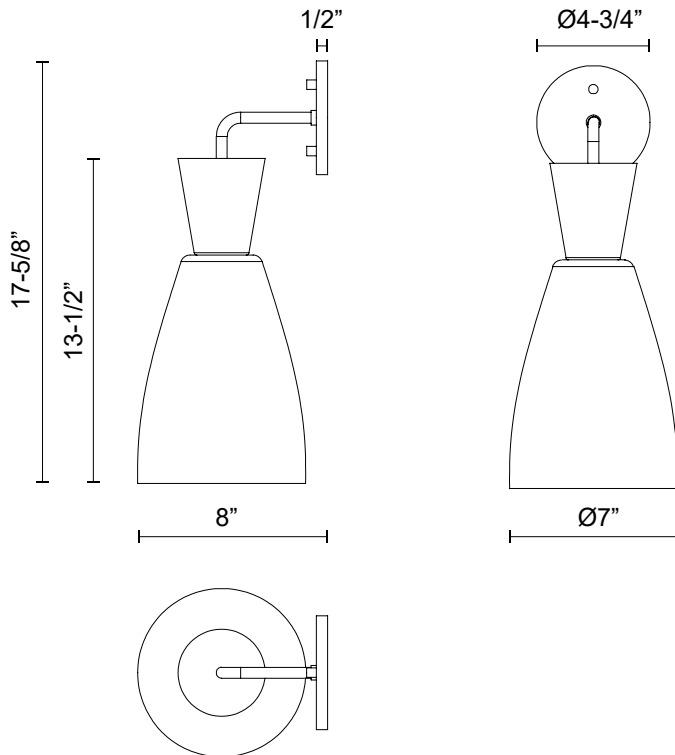

alora mood

P. 1.855.855.8926

CANADA: 19054 28TH Avenue Surrey - BC V3Z 6M3

USA: 3035 E. Lone Mountain Rd - Las Vegas, NV, 89081

ARLO WV534007

FIXTURE DIMENSIONS	W7" x H17-5/8" x E8"
HEIGHT FROM CENTER	15-1/4"
EXTENSION	8"
LAMP TYPE	E26
MAX WATTAGE	60W
BULB QTY	1
BULBS INCLUDED	No
VOLTAGE	120V
GLASS DETAILS	Clear Glass
MATERIAL	Glass; Steel;
INSTALL OPTIONS	Up/Down; Wall;
LOCATION	Damp
CANOPY DIMENSIONS	D4-3/4" x E1/2"
BRAND	Alora Mood

[D - Diameter, L - Length, W - Width, H - Height, E - Extension]

AVAILABLE FINISHES:

WV534007MBCL
Clear Glass/Matte
Black

WV534007BGCL
Brushed
Gold/Clear Glass

*For complete warranty terms, please visit: www.aloralighting.com/warranty