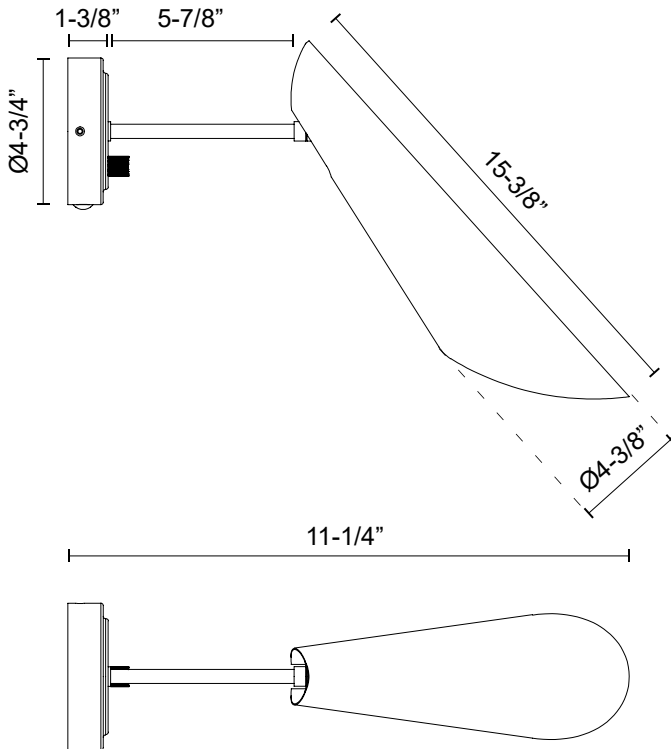

alora mood

P. 1.855.855.8926

CANADA: 19054 28TH Avenue Surrey - BC V3Z 6M3

USA: 3035 E. Lone Mountain Rd - Las Vegas, NV, 89081

GABRIEL WV572205

FIXTURE DIMENSIONS	W4-3/8" x H15-3/8" x E11-1/4"
EXTENSION	11-1/4"
LAMP TYPE	E26
MAX WATTAGE	60W
BULB QTY	1
BULBS INCLUDED	No
VOLTAGE	120V
DIMMABLE	Full Range Dimmer Switch
SWITCH	Full Range Dimmer Switch
SHADE DIMENSIONS	D4-3/8" x H15-1/2"
MATERIAL	Steel
INSTALL OPTIONS	Down Only; Wall;
LOCATION	Damp
CANOPY DIMENSIONS	D4-3/4" x E1-3/8"
BRAND	Alora Mood

[D - Diameter, L - Length, W - Width, H - Height, E - Extension]

AVAILABLE FINISHES:

WV572205MBAG
Aged Gold/Matte
Black

WV572205WHAG
Aged Gold/White

*For complete warranty terms, please visit: www.aloralighting.com/warranty