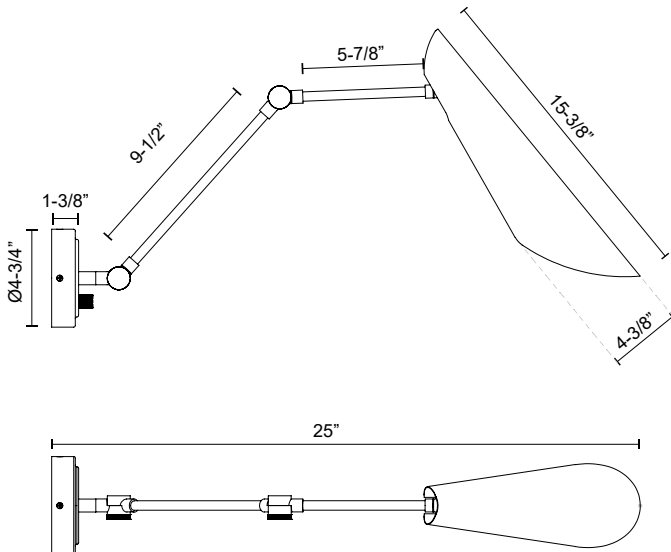

alora mood

P. 1.855.855.8926

CANADA: 19054 28TH Avenue Surrey - BC V3Z 6M3

USA: 3035 E. Lone Mountain Rd - Las Vegas, NV, 89081

GABRIEL WV572325

FIXTURE DIMENSIONS	W4-3/8" x H15-3/8" x E25"
EXTENSION	25"
LAMP TYPE	E26
MAX WATTAGE	60W
BULB QTY	1
BULBS INCLUDED	No
VOLTAGE	120V
DIMMABLE	Full Range Dimmer Switch
SWITCH	Full Range Dimmer Switch
SHADE DIMENSIONS	D4-3/8" x H15-1/2"
MATERIAL	Aluminum; Steel;
INSTALL OPTIONS	Down Only; Wall;
LOCATION	Damp
CANOPY DIMENSIONS	D4-3/4" x E1-3/8"
BRAND	Alora Mood

[D - Diameter, L - Length, W - Width, H - Height, E - Extension]

AVAILABLE FINISHES:

WV572325MBAG
Aged Gold/Matte
Black

WV572325WHAG
Aged Gold/White

*For complete warranty terms, please visit: www.aloralighting.com/warranty