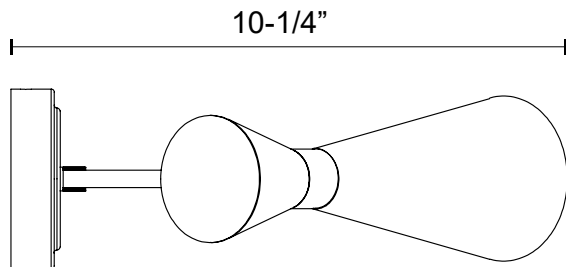

alora mood

P. 1.855.855.8926

CANADA: 19054 28TH Avenue Surrey - BC V3Z 6M3

USA: 3035 E. Lone Mountain Rd - Las Vegas, NV, 89081

BLAKE WV574404

FIXTURE DIMENSIONS	W4-3/8" x H12-1/4" x E10-1/4"
EXTENSION	10-1/4"
LAMP TYPE	E26
MAX WATTAGE	60W
BULB QTY	1
BULBS INCLUDED	No
VOLTAGE	120V
DIMMABLE	Full Range Dimmer Switch
SWITCH	Full Range Dimmer Switch
SHADE DIMENSIONS	D4-3/8" x H12-1/4"
MATERIAL	Steel
INSTALL OPTIONS	Down Only; Wall;
LOCATION	Damp
CANOPY DIMENSIONS	D4-3/4" x E1-3/8"
BRAND	Alora Mood

[D - Diameter, L - Length, W - Width, H - Height, E - Extension]

AVAILABLE FINISHES:

WV574404MBAG
Aged Gold/Matte
Black

WV574404WHAG
Aged Gold/White

*For complete warranty terms, please visit: www.aloralighting.com/warranty