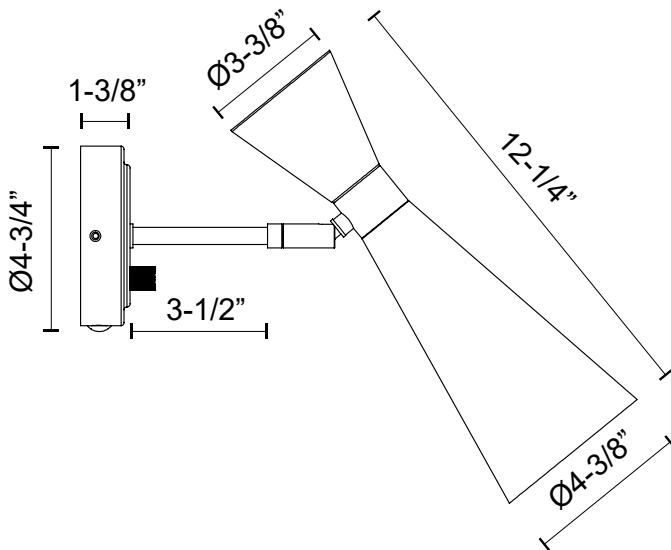

alora mood

P. 1.855.855.8926

CANADA: 19054 28TH Avenue Surrey - BC V3Z 6M3

USA: 3035 E. Lone Mountain Rd - Las Vegas, NV, 89081

BLAKE WV574404

FIXTURE DIMENSIONS	W4-3/8" x H12-1/4" x E10-1/4"
EXTENSION	10-1/4"
LAMP TYPE	E26
MAX WATTAGE	60W
BULB QTY	1
BULBS INCLUDED	No
VOLTAGE	120V
DIMMABLE	Full Range Dimmer Switch
SWITCH	Full Range Dimmer Switch
SHADE DIMENSIONS	D4-3/8" x H12-1/4"
MATERIAL	Steel
INSTALL OPTIONS	Down Only; Wall;
LOCATION	Damp
CANOPY DIMENSIONS	D4-3/4" x E1-3/8"
BRAND	Alora Mood

[D - Diameter, L - Length, W - Width, H - Height, E - Extension]

AVAILABLE FINISHES:

WV574404MBAG
Aged Gold/Matte
Black

WV574404WHAG
Aged Gold/White

*For complete warranty terms, please visit: www.aloralighting.com/warranty