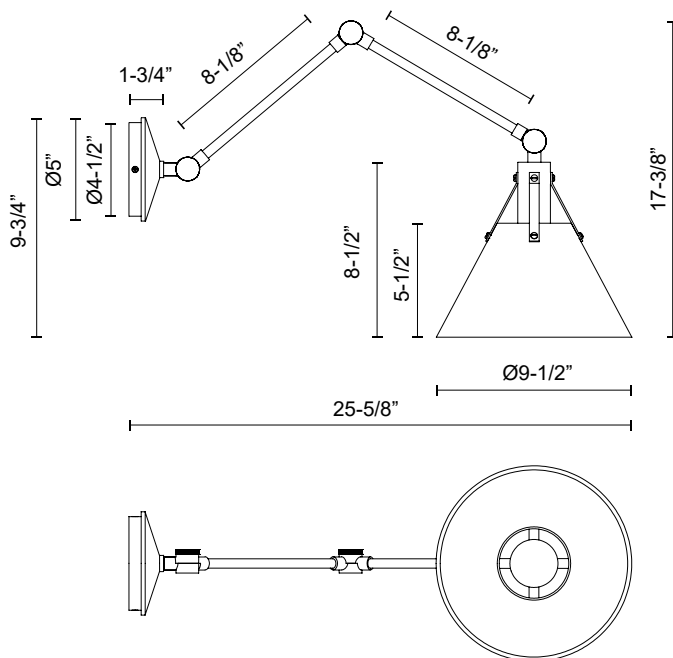

alora mood

P. 1.855.855.8926

CANADA: 19054 28TH Avenue Surrey - BC V3Z 6M3

USA: 3035 E. Lone Mountain Rd - Las Vegas, NV, 89081

ARCHER WV584510

FIXTURE DIMENSIONS	W9-1/2" x H9-3/4" x E25-5/8"
EXTENSION	25-5/8"
LAMP TYPE	E26
MAX WATTAGE	60W
BULB QTY	1
BULBS INCLUDED	No
VOLTAGE	120V
SHADE DIMENSIONS	D9-1/2" x H5-5/8"
MATERIAL	Steel
INSTALL OPTIONS	Down Only; Wall;
LOCATION	Damp
CANOPY DIMENSIONS	D5" x E1-3/4"
BRAND	Alora Mood

[D - Diameter, L - Length, W - Width, H - Height, E - Extension]

AVAILABLE FINISHES:

WV584510SL
Steel Shade

WV584510MB
Matte Black

*For complete warranty terms, please visit: www.aloralighting.com/warranty