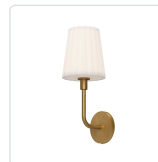

alora mood

P. 1.855.855.8926

CANADA: 19054 28TH Avenue Surrey - BC V3Z 6M3

USA: 3035 E. Lone Mountain Rd - Las Vegas, NV, 89081

PLISSE WV628107

FIXTURE DIMENSIONS	W7" x H18" x E7-7/8"
HEIGHT FROM CENTER	15-1/2"
EXTENSION	7-7/8"
LAMP TYPE	E26
MAX WATTAGE	60W
BULB QTY	1
BULBS INCLUDED	No
VOLTAGE	120V
GLASS DETAILS	Opal Glass
MATERIAL	Glass; Steel;
INSTALL OPTIONS	Up Only; Wall;
LOCATION	Damp
CANOPY DIMENSIONS	D5-1/8" x E7/8"
BRAND	Alora Mood

[D - Diameter, L - Length, W - Width, H - Height, E - Extension]

AVAILABLE FINISHES:

WV628107AGOP
Aged Gold/Opal
Matte Glass

WV628107CHOP
Chrome/Opal
Matte Glass

WV628107MBOP
Matte Black/Opal
Matte Glass

*For complete warranty terms, please visit: www.aloralighting.com/warranty