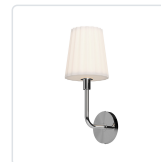

alora mood

P. 1.855.855.8926

CANADA: 19054 28TH Avenue Surrey - BC V3Z 6M3

USA: 3035 E. Lone Mountain Rd - Las Vegas, NV, 89081

PLISSE WV628107

FIXTURE DIMENSIONS	W7" x H18" x E7-7/8"
HEIGHT FROM CENTER	15-1/2"
EXTENSION	7-7/8"
LAMP TYPE	E26
MAX WATTAGE	60W
BULB QTY	1
BULBS INCLUDED	No
VOLTAGE	120V
GLASS DETAILS	Opal Glass
MATERIAL	Glass; Steel;
INSTALL OPTIONS	Up Only; Wall;
LOCATION	Damp
CANOPY DIMENSIONS	D5-1/8" x E7/8"
BRAND	Alora Mood

[D - Diameter, L - Length, W - Width, H - Height, E - Extension]

AVAILABLE FINISHES:

WV628107AGOP
Aged Gold/Opal
Matte Glass

WV628107CHOP
Chrome/Opal
Matte Glass

WV628107MBOP
Matte Black/Opal
Matte Glass

*For complete warranty terms, please visit: www.aloralighting.com/warranty