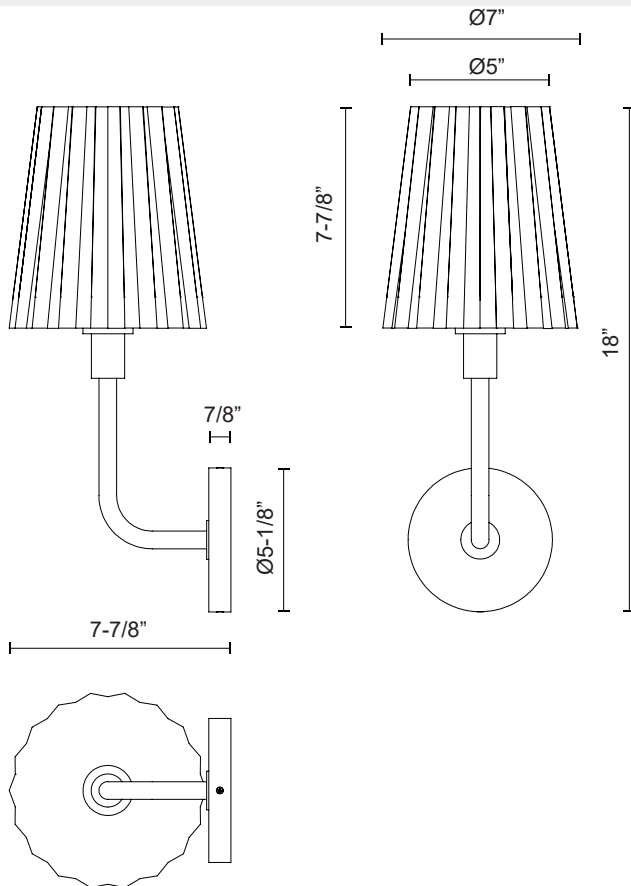

alora mood

P. 1.855.855.8926

CANADA: 19054 28TH Avenue Surrey - BC V3Z 6M3

USA: 3035 E. Lone Mountain Rd - Las Vegas, NV, 89081

PLISSE WV628107

FIXTURE DIMENSIONS	W7" x H18" x E7-7/8"
HEIGHT FROM CENTER	15-1/2"
EXTENSION	7-7/8"
LAMP TYPE	E26
MAX WATTAGE	60W
BULB QTY	1
BULBS INCLUDED	No
VOLTAGE	120V
GLASS DETAILS	Opal Glass
MATERIAL	Glass; Steel;
INSTALL OPTIONS	Up Only; Wall;
LOCATION	Damp
CANOPY DIMENSIONS	D5-1/8" x E7/8"
BRAND	Alora Mood

[D - Diameter, L - Length, W - Width, H - Height, E - Extension]

AVAILABLE FINISHES:

WV628107AGOP
Aged Gold/Opal
Matte Glass

WV628107CHOP
Chrome/Opal
Matte Glass

WV628107MBOP
Matte Black/Opal
Matte Glass

*For complete warranty terms, please visit: www.aloralighting.com/warranty