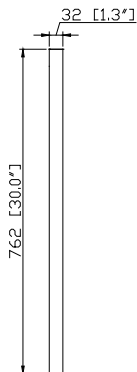

## Nominal Dimension

- 24W x 1.3D x 30H (inches)

## Product Diagrams

Front

Back

Side

Top