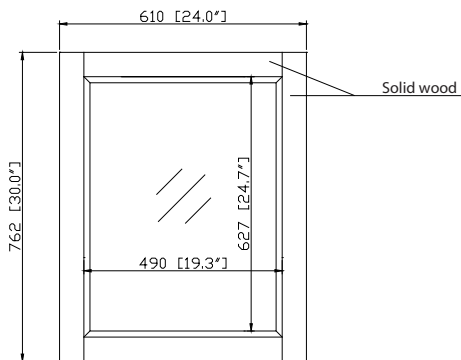

Product Diagrams

Front