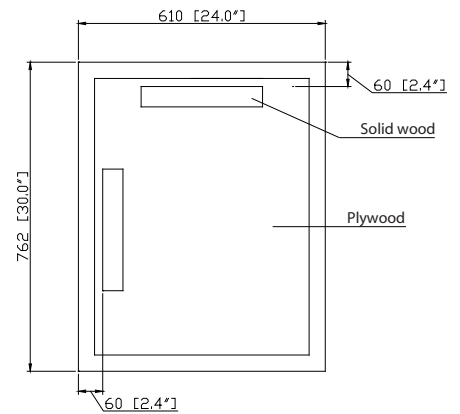

## Nominal Dimension

- 24W x 1.3D x 30H (inches)

## Product Diagrams

Front

Back

Side

Top