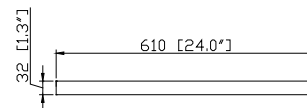

## Nominal Dimension

- 24W x 1.3D x 30H (inches)

## Product Diagrams

Front

Back

Side

Top