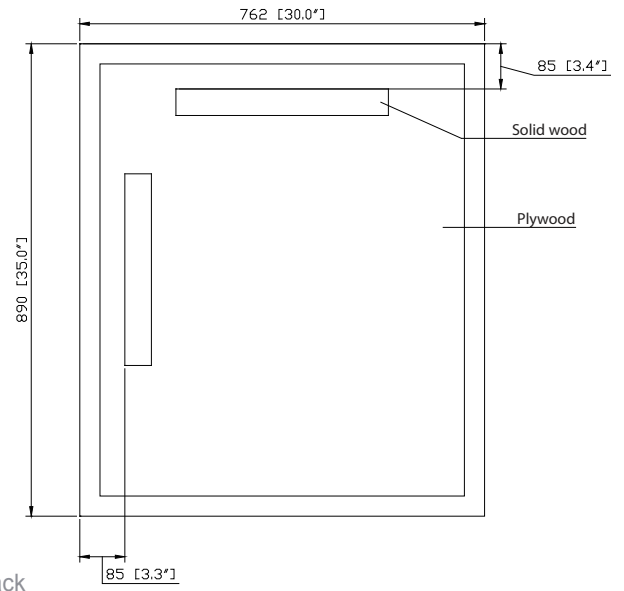

*Avanity*

BRENTWOOD-M30-NW

**Features**

- Solid poplar wood frame, Elm Veneer MDF
- Beveled mirror
- Mirror hangs vertically and horizontally
- Wood cleat for easy hanging and leveling

**Colors / Finishes**

- New Walnut

**Nominal Dimension**

- 30W x 1.5D x 35H inches

**Components**

|        |                  |                  |
|--------|------------------|------------------|
| Vanity | BRENTWOOD-V31-NW | BRENTWOOD-V49-NW |
|--------|------------------|------------------|

**Product Diagrams**

Front

Back

Side

Top