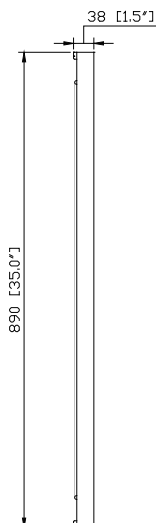

*Avanity*

BRENTWOOD-M30-NW

**Features**

- Solid poplar wood frame, Elm Veneer MDF
- Beveled mirror
- Mirror hangs vertically and horizontally
- Wood cleat for easy hanging and leveling

**Colors / Finishes**

- New Walnut

**Nominal Dimension**

- 30W x 1.5D x 35H inches

**Components**

|        |                  |                  |
|--------|------------------|------------------|
| Vanity | BRENTWOOD-V31-NW | BRENTWOOD-V49-NW |
|--------|------------------|------------------|

**Product Diagrams**

Front

Back

Side

Top