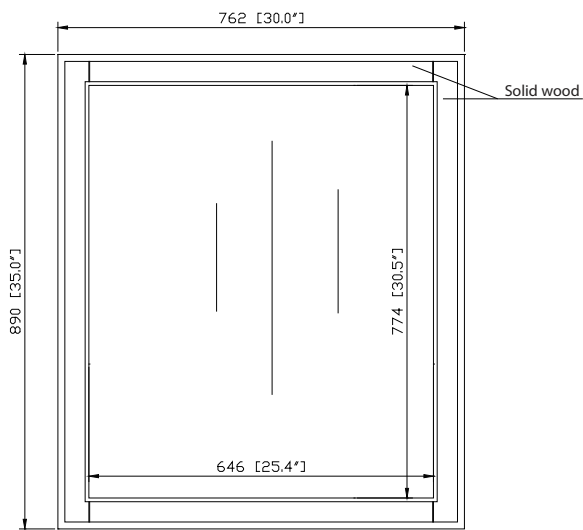

*Avanity*

BRENTWOOD-M30-NW

**Features**

- Solid poplar wood frame, Elm Veneer MDF
- Beveled mirror
- Mirror hangs vertically and horizontally
- Wood cleat for easy hanging and leveling

**Colors / Finishes**

- New Walnut

**Nominal Dimension**

- 30W x 1.5D x 35H inches

**Components**

|        |                  |                  |
|--------|------------------|------------------|
| Vanity | BRENTWOOD-V31-NW | BRENTWOOD-V49-NW |
|--------|------------------|------------------|

**Product Diagrams**

Front

Back

Side

Top