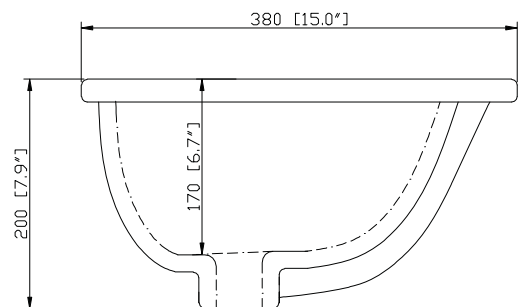

### Nominal Dimension

- 61W x 22D x 1H inches
- 1550 x 560 x 25 mm

### Product Diagrams

Top

Side

*Avanity*

CUM18LN / CUM18WT

**Features**

- Vitreous China
- Undermount application
- 1.8 in. drain opening
- Overflow outlet

**Colors / Finishes**

- LN - Linen
- WT - White

**Nominal Dimension**

- 18.1W x 15D x 7.9H inches
- 458 x 380 x 200 mm

**Components**

<b>Drain</b>	VC-DRAIN-CP	VC-DRAIN-BN					
<b>Vanity Top</b>	SUT25BK	SUT25CW	SUT25GB	SUT31BK	SUT31CW	SUT31GB	SUT37BK
	SUT37GB	SUT37CW	SUT49CW	SUT49GB	SUT49BK	SUT61BK	SUT61CW
	SUT61GB	SUT73BK	SUT73CW	SUT73GB			

**Product Diagrams**

Front

Side