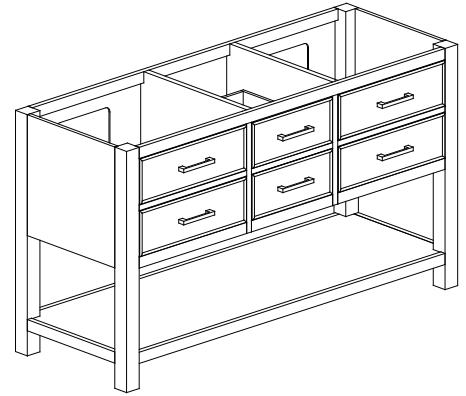

## Features

- Solid poplar wood frame, Birch veneer plywood
- 4 soft-close drawer, 1 open shelf
- Brushed nickel finished hardware
- Adjustable height levelers

## Nominal Dimension

- 60W x 21.5D x 34H inches

### Nominal Dimension

- 61W x 22D x 1H inches
- 1550 x 560 x 25 mm