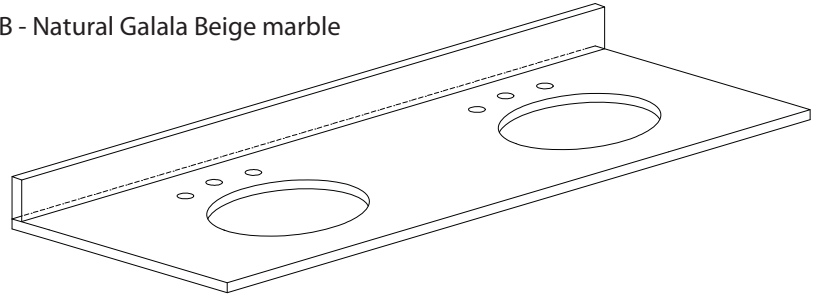

## Nominal Dimension

- 60W x 21.5D x 34H inches

### Features

- Top cutout for dual undermount sinks
- Top pre-drilled for 8" widespread faucet
- 4" backsplash included

### Nominal Dimension

- 61W x 22D x 1H inches
- 1550 x 560 x 25 mm