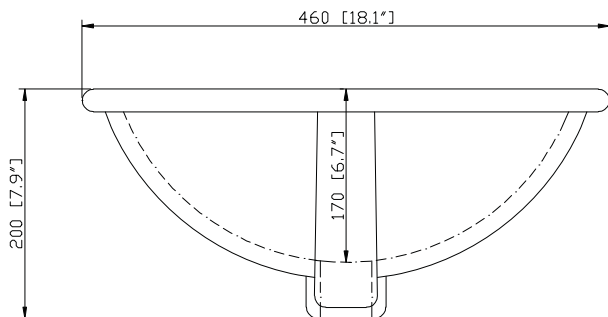

### Nominal Dimension

- 61W x 22D x 1H inches
- 1550 x 560 x 25 mm

### Product Diagrams

Top

Side

*Avanity*

CUM18LN / CUM18WT

**Features**

- Vitreous China
- Undermount application
- 1.8 in. drain opening
- Overflow outlet

**Colors / Finishes**

- LN - Linen
- WT - White

**Nominal Dimension**

- 18.1W x 15D x 7.9H inches
- 458 x 380 x 200 mm

**Components**

<b>Drain</b>	VC-DRAIN-CP	VC-DRAIN-BN					
<b>Vanity Top</b>	SUT25BK	SUT25CW	SUT25GB	SUT31BK	SUT31CW	SUT31GB	SUT37BK
	SUT37GB	SUT37CW	SUT49CW	SUT49GB	SUT49BK	SUT61BK	SUT61CW
	SUT61GB	SUT73BK	SUT73CW	SUT73GB			

**Product Diagrams**

Front

Side