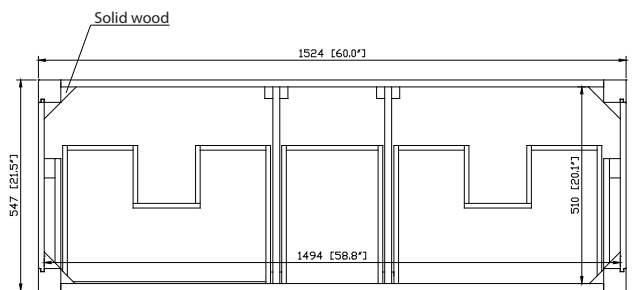

Avanity

BROOKS-V60-CG/BROOKS-V60-WT

Features

- Solid poplar wood frame, Birch veneer plywood
- 4 soft-close drawer, 1 open shelf
- Brushed nickel finished hardware
- Adjustable height levelers

Colors / Finishes

- Chilled Gray
- White

Nominal Dimension

- 60W x 21.5D x 34H inches

Components

Mirror	14000-M24-CG	14000-MC24-CG	
	14000-M24-WT	14000-MC24-WT	
Vanity Top	SUT61BK-R	SUT61GB-R	SUT61CW-R
	SUT61BK	SUT61GB	SUT61CW
Sink	CUM20WT-R	CUM18WT	CUM18LN

Product Diagrams

Front

Back

Side