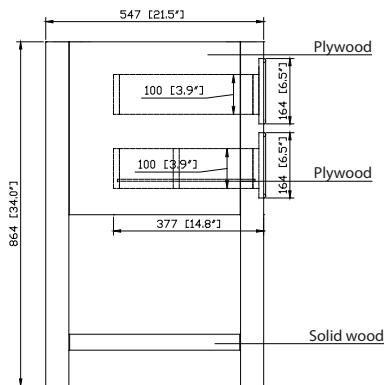

Avanity

BROOKS-V60-CG/BROOKS-V60-WT

Features

- Solid poplar wood frame, Birch veneer plywood
- 4 soft-close drawer, 1 open shelf
- Brushed nickel finished hardware
- Adjustable height levelers

Colors / Finishes

- Chilled Gray
- White

Nominal Dimension

- 60W x 21.5D x 34H inches

Components

Mirror	14000-M24-CG	14000-MC24-CG	
	14000-M24-WT	14000-MC24-WT	
Vanity Top	SUT61BK-R	SUT61GB-R	SUT61CW-R
	SUT61BK	SUT61GB	SUT61CW
Sink	CUM20WT-R	CUM18WT	CUM18LN

Product Diagrams

Front

Back

Side