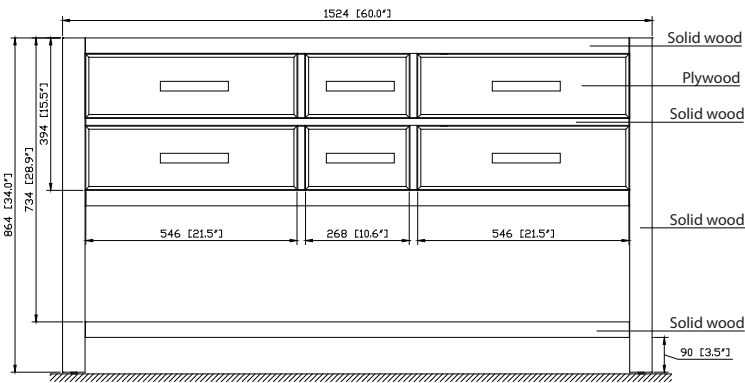

Product Diagrams

Front