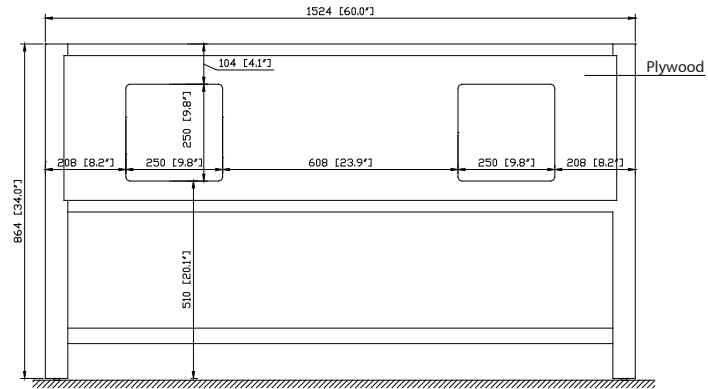

Avanity

BROOKS-V60-CG/BROOKS-V60-WT

Features

- Solid poplar wood frame, Birch veneer plywood
- 4 soft-close drawer, 1 open shelf
- Brushed nickel finished hardware
- Adjustable height levelers

Colors / Finishes

- Chilled Gray
- White

Nominal Dimension

- 60W x 21.5D x 34H inches

Components

Mirror	14000-M24-CG	14000-MC24-CG	
	14000-M24-WT	14000-MC24-WT	
Vanity Top	SUT61BK-R	SUT61GB-R	SUT61CW-R
	SUT61BK	SUT61GB	SUT61CW
Sink	CUM20WT-R	CUM18WT	CUM18LN

Product Diagrams

Front

Back

Side