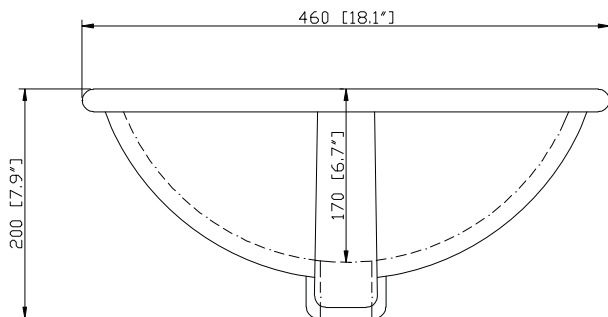

## Nominal Dimension

- 73W x 22D x 1H inches
- 1854 x 560 x 25 mm

## Product Diagrams

Top

Side

*Avanity*

CUM18LN / CUM18WT

**Features**

- Vitreous China
- Undermount application
- 1.8 in. drain opening
- Overflow outlet

**Colors / Finishes**

- LN - Linen
- WT - White

**Nominal Dimension**

- 18.1W x 15D x 7.9H inches
- 458 x 380 x 200 mm

**Components**

<b>Drain</b>	VC-DRAIN-CP	VC-DRAIN-BN					
<b>Vanity Top</b>	SUT25BK	SUT25CW	SUT25GB	SUT31BK	SUT31CW	SUT31GB	SUT37BK
	SUT37GB	SUT37CW	SUT49CW	SUT49GB	SUT49BK	SUT61BK	SUT61CW
	SUT61GB	SUT73BK	SUT73CW	SUT73GB			

**Product Diagrams**

Top

Front

Side