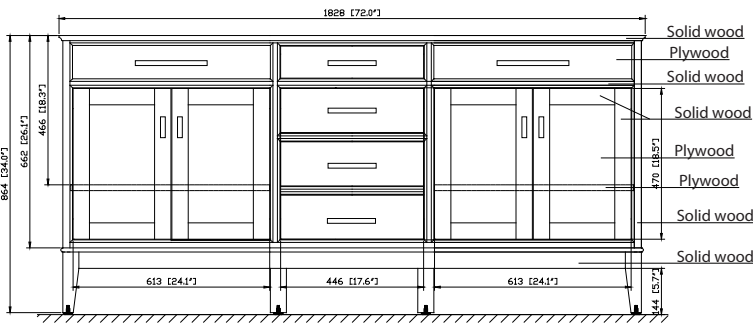

Product Diagrams

Front