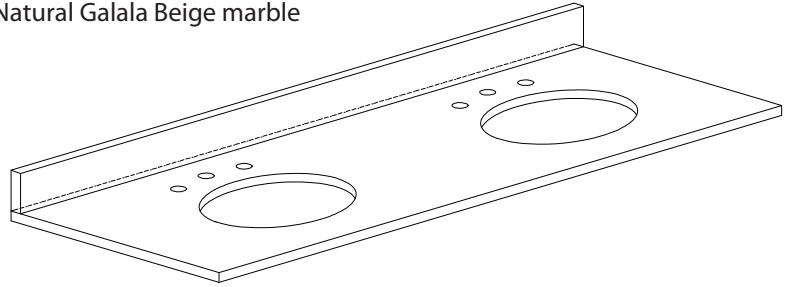

## Features

- Top cutout for dual undermount sinks
- Top pre-drilled for 8" widespread faucet
- 4" backsplash included

## Nominal Dimension

- 73W x 22D x 1H inches
- 1854 x 560 x 25 mm