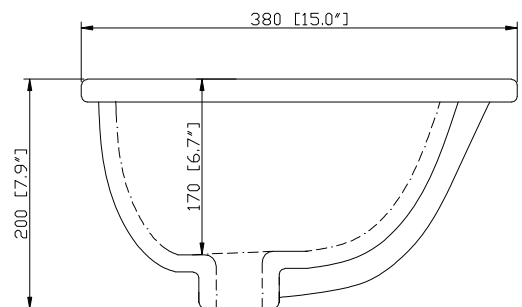

## Nominal Dimension

- 73W x 22D x 1H inches
- 1854 x 560 x 25 mm

## Product Diagrams

Top

Side

*Avanity*

CUM18LN / CUM18WT

**Features**

- Vitreous China
- Undermount application
- 1.8 in. drain opening
- Overflow outlet

**Colors / Finishes**

- LN - Linen
- WT - White

**Nominal Dimension**

- 18.1W x 15D x 7.9H inches
- 458 x 380 x 200 mm

**Components**

<b>Drain</b>	VC-DRAIN-CP	VC-DRAIN-BN					
<b>Vanity Top</b>	SUT25BK	SUT25CW	SUT25GB	SUT31BK	SUT31CW	SUT31GB	SUT37BK
	SUT37GB	SUT37CW	SUT49CW	SUT49GB	SUT49BK	SUT61BK	SUT61CW
	SUT61GB	SUT73BK	SUT73CW	SUT73GB			

**Product Diagrams**

Top

Front

Side