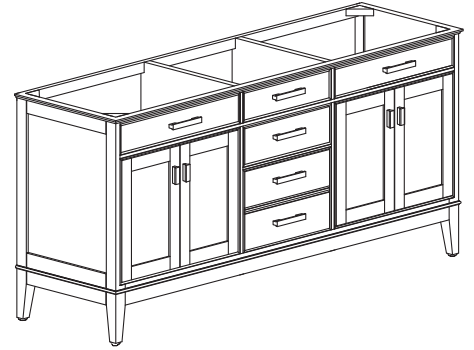

### Features

- Solid poplar frame and birch veneer plywood
- 4 soft-close doors
- 3 soft-close drawers
- 2 interior shelves
- Brushed nickel finished hardware (LE)
- Old bronze finished hardware (TO & WT)
- Vanity accommodates dual undermount sinks
- Adjustable height levelers

### Nominal Dimension

- 72W x 21D x 34H (inches)

## Nominal Dimension

- 73W x 22D x 1H inches
- 1854 x 560 x 25 mm