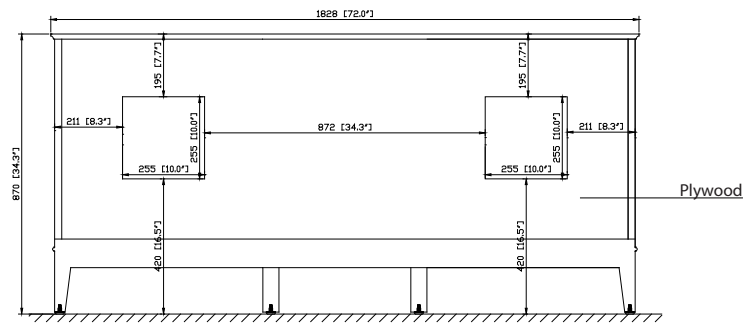

Avanity

MADISON-V72-TO
MADISON-V72-LE
MADISON-V72-WT

Features

- Solid poplar frame and birch veneer plywood
- 4 soft-close doors
- 3 soft-close drawers
- 2 interior shelves
- Brushed nickel finished hardware (LE)
- Old bronze finished hardware (TO & WT)
- Vanity accommodates dual undermount sinks
- Adjustable height levelers

Colors / Finishes

- Tobacco
- Light Espresso
- White

Nominal Dimension

- 72W x 21D x 34H (inches)

Related Items

Mirror	MADISON-TO	MADISON-LE	MADISON-WT
Vanity Top	SUT73BK	SUT73CW	SUT73GB
Sink	CUM18WT	CUM18LN	
Linen Tower	MADISON-LT24-TO	MADISON-LT24-LE	MADISON-LT24-WT

Product Diagrams

Front

Back

Side

Top