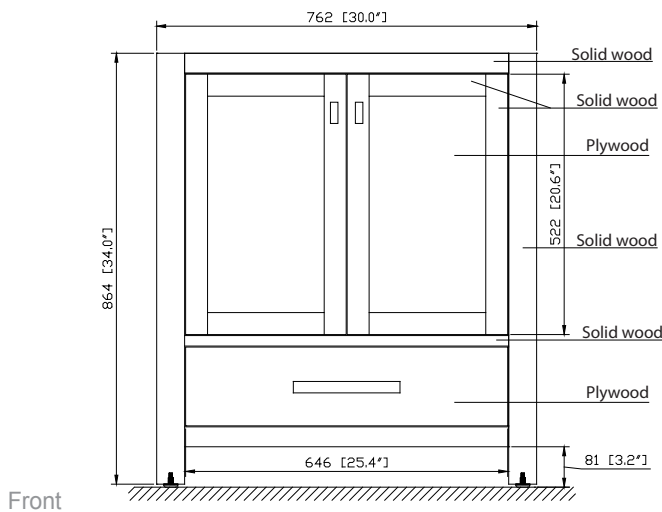

Avanity

MODERO-V30-CG
 MODERO-V30-ES
 MODERO-V30-WT

Features

- Solid poplar wood frame, Birch veneer plywood
- 2 soft-close doors
- 1 soft-close drawer
- Brushed nickel finished hardware
- Adjustable height levelers

Colors / Finishes

- Chilled Gray
- Espresso
- White

Nominal Dimension

- 30W x 21D x 34H inches

Components

Mirror	MODERO-CG	MODERO-ES	MODERO-WT
Vanity Top	SUT31BK	SUT31CW	SUT31GB
	SUT31BK-R	SUT31CW-R	SUT31GB-R
Sink	CUM18WT	CUM18LN	CUM20WT-R
Linen Tower	MODERO-LT24-CG	MODERO-LT24-ES	MODERO-LT24-WT

Product Diagrams

Front

Back

Side

Top