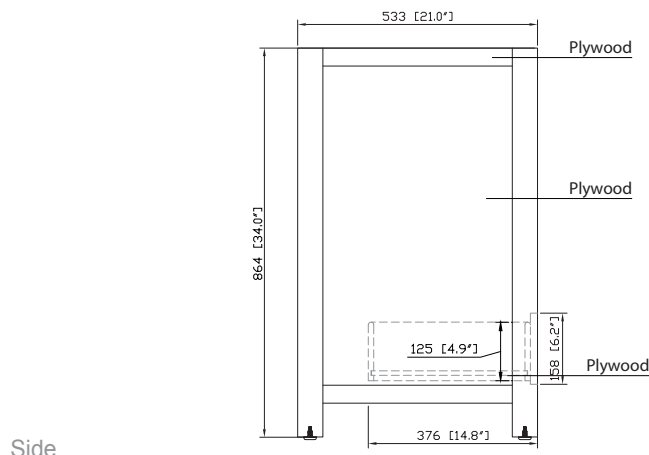

Colors / Finishes

- Chilled Gray
- Espresso
- White

Nominal Dimension

- 30W x 21D x 34H inches

Components

Mirror	MODERO-CG	MODERO-ES	MODERO-WT
Vanity Top	SUT31BK	SUT31CW	SUT31GB
	SUT31BK-R	SUT31CW-R	SUT31GB-R
Sink	CUM18WT	CUM18LN	CUM20WT-R
Linen Tower	MODERO-LT24-CG	MODERO-LT24-ES	MODERO-LT24-WT

Product Diagrams

Front

Back

Side

Top