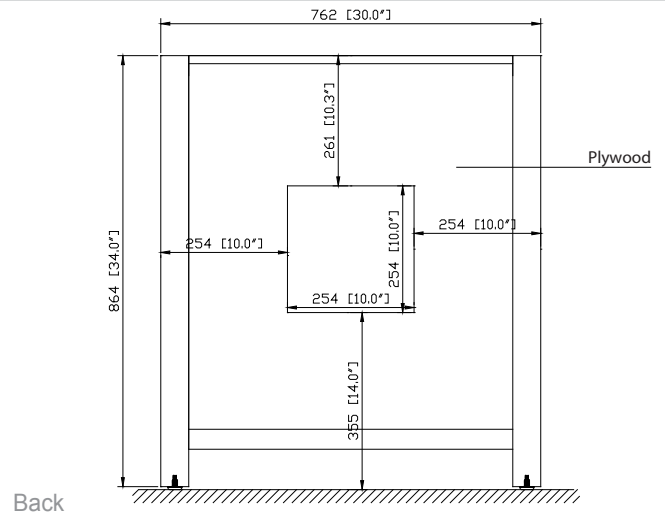

Colors / Finishes

- Chilled Gray
- Espresso
- White

Nominal Dimension

- 30W x 21D x 34H inches

Components

Mirror	MODERO-CG	MODERO-ES	MODERO-WT
Vanity Top	SUT31BK	SUT31CW	SUT31GB
	SUT31BK-R	SUT31CW-R	SUT31GB-R
Sink	CUM18WT	CUM18LN	CUM20WT-R
Linen Tower	MODERO-LT24-CG	MODERO-LT24-ES	MODERO-LT24-WT

Product Diagrams

Front

Back

Side

Top