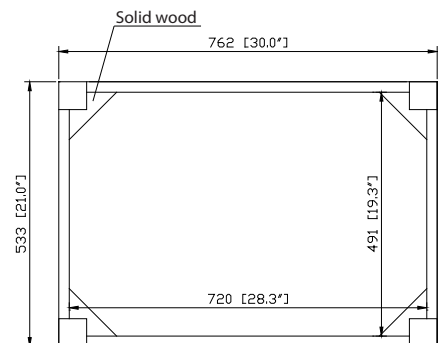

Colors / Finishes

- Chilled Gray
- Espresso
- White

Nominal Dimension

- 30W x 21D x 34H inches

Components

Mirror	MODERO-CG	MODERO-ES	MODERO-WT
Vanity Top	SUT31BK	SUT31CW	SUT31GB
	SUT31BK-R	SUT31CW-R	SUT31GB-R
Sink	CUM18WT	CUM18LN	CUM20WT-R
Linen Tower	MODERO-LT24-CG	MODERO-LT24-ES	MODERO-LT24-WT

Product Diagrams

Front

Back

Side

Top