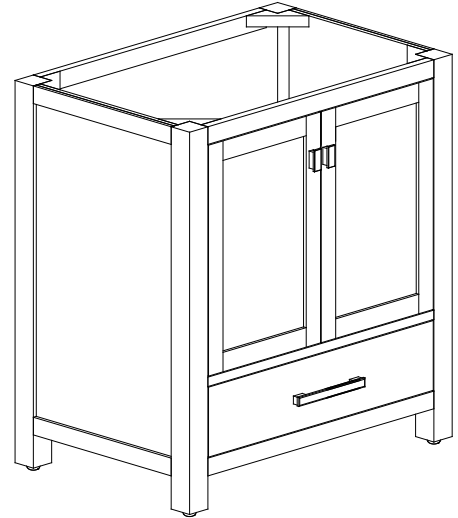

Avanity

MODERO-V30-CG
 MODERO-V30-ES
 MODERO-V30-WT

Features

- Solid poplar wood frame, Birch veneer plywood
- 2 soft-close doors
- 1 soft-close drawer
- Brushed nickel finished hardware
- Adjustable height levelers

Colors / Finishes

- Chilled Gray
- Espresso
- White

Nominal Dimension

- 30W x 21D x 34H inches

Components

Mirror	MODERO-CG	MODERO-ES	MODERO-WT
Vanity Top	SUT31BK	SUT31CW	SUT31GB
	SUT31BK-R	SUT31CW-R	SUT31GB-R
Sink	CUM18WT	CUM18LN	CUM20WT-R
Linen Tower	MODERO-LT24-CG	MODERO-LT24-ES	MODERO-LT24-WT

Product Diagrams

Front

Back

Side

Top