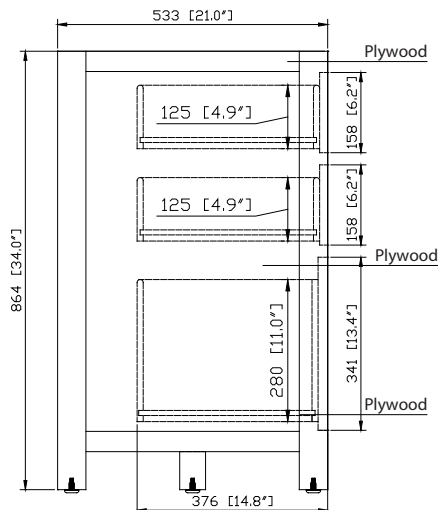

Colors / Finishes

- Chilled Gray
- Espresso
- White

Nominal Dimension

- 72W x 21D x 34H inches

Components

Mirror	MODERO-CG	MODERO-ES	MODERO-WT
Vanity Top	SUT73BK	SUT73CW	SUT73GB
	SUT73BK-R	SUT73CW-R	SUT73GB-R
Sink	CUM18WT	CUM18LN	CUM20WT-R
Linen Tower	MODERO-LT24-CG	MODERO-LT24-ES	MODERO-LT24-WT

Product Diagrams

Front

Back

Side

Top