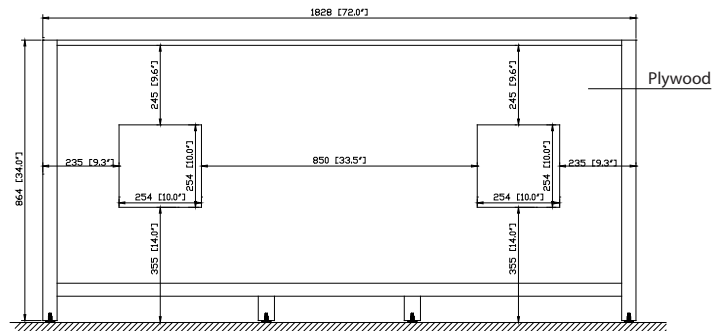

Colors / Finishes

- Chilled Gray
- Espresso
- White

Nominal Dimension

- 72W x 21D x 34H inches

Components

Mirror	MODERO-CG	MODERO-ES	MODERO-WT
Vanity Top	SUT73BK	SUT73CW	SUT73GB
	SUT73BK-R	SUT73CW-R	SUT73GB-R
Sink	CUM18WT	CUM18LN	CUM20WT-R
Linen Tower	MODERO-LT24-CG	MODERO-LT24-ES	MODERO-LT24-WT

Product Diagrams

Front

Back

Side

Top