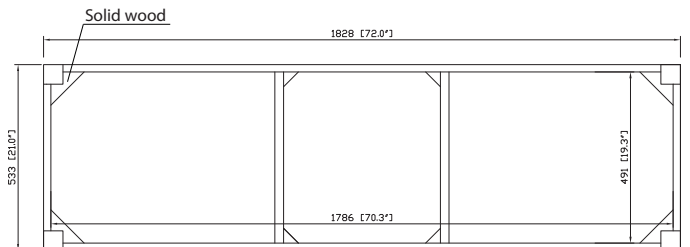

Colors / Finishes

- Chilled Gray
- Espresso
- White

Nominal Dimension

- 72W x 21D x 34H inches

Components

Mirror	MODERO-CG	MODERO-ES	MODERO-WT
Vanity Top	SUT73BK	SUT73CW	SUT73GB
	SUT73BK-R	SUT73CW-R	SUT73GB-R
Sink	CUM18WT	CUM18LN	CUM20WT-R
Linen Tower	MODERO-LT24-CG	MODERO-LT24-ES	MODERO-LT24-WT

Product Diagrams

Front

Back

Side

Top