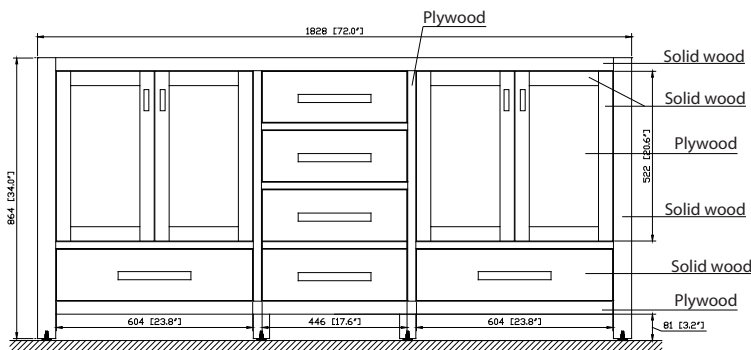

Avanity

MODERO-V72-CG
MODERO-V72-ES
MODERO-V72-WT

Features

- Solid poplar wood frame, Birch veneer plywood
- 4 soft-close doors
- 5 soft-close drawers
- Brushed nickel finished hardware
- Vanity accomodates dual undermount sinks
- Adjustable height levelers

Colors / Finishes

- Chilled Gray
- Espresso
- White

Nominal Dimension

- 72W x 21D x 34H inches

Components

Mirror	MODERO-CG	MODERO-ES	MODERO-WT
Vanity Top	SUT73BK	SUT73CW	SUT73GB
	SUT73BK-R	SUT73CW-R	SUT73GB-R
Sink	CUM18WT	CUM18LN	CUM20WT-R
Linen Tower	MODERO-LT24-CG	MODERO-LT24-ES	MODERO-LT24-WT

Product Diagrams

Front

Back

Side

Top