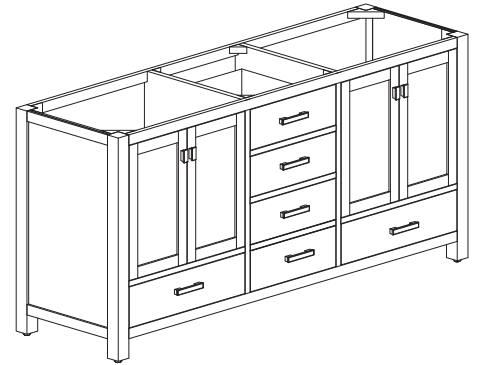

Avanity

MODERO-V72-CG
MODERO-V72-ES
MODERO-V72-WT

Features

- Solid poplar wood frame, Birch veneer plywood
- 4 soft-close doors
- 5 soft-close drawers
- Brushed nickel finished hardware
- Vanity accomodates dual undermount sinks
- Adjustable height levelers

Colors / Finishes

- Chilled Gray
- Espresso
- White

Nominal Dimension

- 72W x 21D x 34H inches

Components

Mirror	MODERO-CG	MODERO-ES	MODERO-WT
Vanity Top	SUT73BK	SUT73CW	SUT73GB
	SUT73BK-R	SUT73CW-R	SUT73GB-R
Sink	CUM18WT	CUM18LN	CUM20WT-R
Linen Tower	MODERO-LT24-CG	MODERO-LT24-ES	MODERO-LT24-WT

Product Diagrams

Front

Back

Side

Top