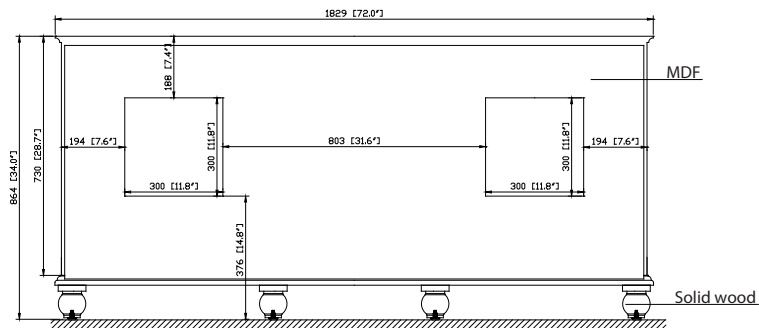

- Charcoal Glaze
- French White

Nominal Dimension

- 72W x 21D x 34H (inches)

Related Items

Mirror	THOMPSON-M24-CL	THOMPSON-M24-FW	
	THOMPSON-M28-CL	THOMPSON-M28-FW	
Vanity Top	SUT73BK	SUT73GB	SUT73CW
	SUT73BK-R	SUT73GB-R	SUT73CW-R
Sink	CUM18WT	CUM18LN	CUM20WT-R
Linen Tower	THOMPSON-LT24-CL	THOMPSON-LT24-FW	

Product Diagrams

Front

Back

Side

Top