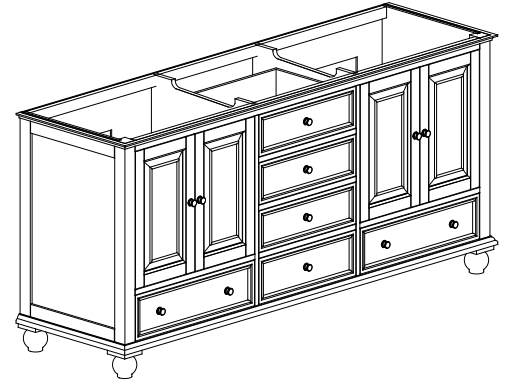

Avanity

THOMPSON-V72-CL
THOMPSON-V72-FW

Features

- Solid poplar frame, plywood drawer and MDF
- 4 soft-close doors
- 5 soft-close drawers
- Black bronze finish hardware
- Adjustable height levelers

Colors / Finishes

- Charcoal Glaze
- French White

Nominal Dimension

- 72W x 21D x 34H (inches)

Related Items

Mirror	THOMPSON-M24-CL	THOMPSON-M24-FW	
	THOMPSON-M28-CL	THOMPSON-M28-FW	
Vanity Top	SUT73BK	SUT73GB	SUT73CW
	SUT73BK-R	SUT73GB-R	SUT73CW-R
Sink	CUM18WT	CUM18LN	CUM20WT-R
Linen Tower	THOMPSON-LT24-CL	THOMPSON-LT24-FW	

Product Diagrams

Front

Back

Side

Top