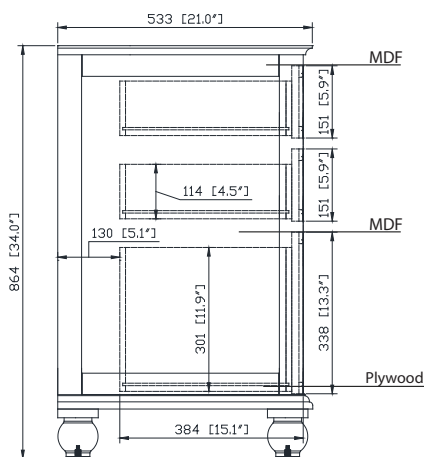

- Charcoal Glaze
- French White

Nominal Dimension

- 72W x 21D x 34H (inches)

Related Items

Mirror	THOMPSON-M24-CL	THOMPSON-M24-FW	
	THOMPSON-M28-CL	THOMPSON-M28-FW	
Vanity Top	SUT73BK	SUT73GB	SUT73CW
	SUT73BK-R	SUT73GB-R	SUT73CW-R
Sink	CUM18WT	CUM18LN	CUM20WT-R
Linen Tower	THOMPSON-LT24-CL	THOMPSON-LT24-FW	

Product Diagrams

Front

Back

Side

Top