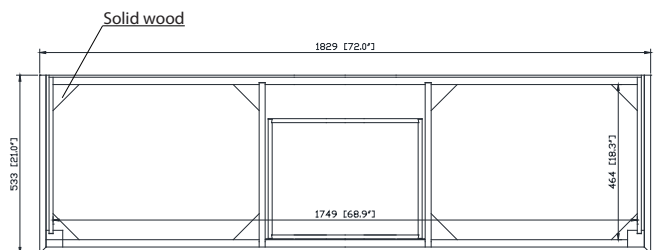

- Charcoal Glaze
- French White

Nominal Dimension

- 72W x 21D x 34H (inches)

Related Items

Mirror	THOMPSON-M24-CL	THOMPSON-M24-FW	
	THOMPSON-M28-CL	THOMPSON-M28-FW	
Vanity Top	SUT73BK	SUT73GB	SUT73CW
	SUT73BK-R	SUT73GB-R	SUT73CW-R
Sink	CUM18WT	CUM18LN	CUM20WT-R
Linen Tower	THOMPSON-LT24-CL	THOMPSON-LT24-FW	

Product Diagrams

Front

Back

Side

Top