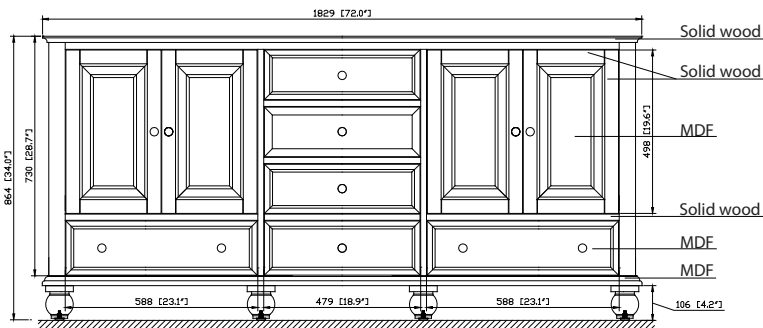

- Charcoal Glaze
- French White

Nominal Dimension

- 72W x 21D x 34H (inches)

Related Items

Mirror	THOMPSON-M24-CL	THOMPSON-M24-FW	
	THOMPSON-M28-CL	THOMPSON-M28-FW	
Vanity Top	SUT73BK	SUT73GB	SUT73CW
	SUT73BK-R	SUT73GB-R	SUT73CW-R
Sink	CUM18WT	CUM18LN	CUM20WT-R
Linen Tower	THOMPSON-LT24-CL	THOMPSON-LT24-FW	

Product Diagrams

Front

Back

Side

Top