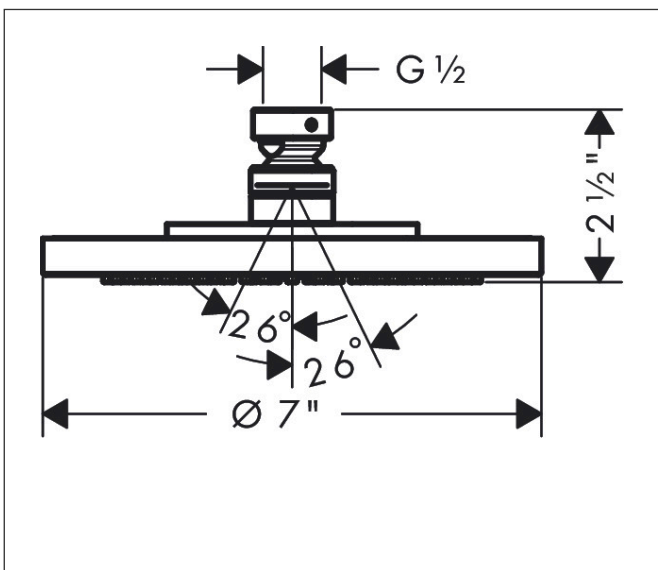

Brand AXOR
 Art. Name **AXOR Starck** Showerhead 180 1-Jet, 2.5 GPM PowderRain
 Art. Nr. 28615251
 Surface brushed gold optic
 Pos. 1

Product Picture

Drawing

Features

- Shower head size: 180 mm
- Spray modes: PowderRain
- 75 no-clog spray channels
- Spray face finish: Fully-finished matching spray face
- Flow: 2.5 GPM (9.5 L/Min)