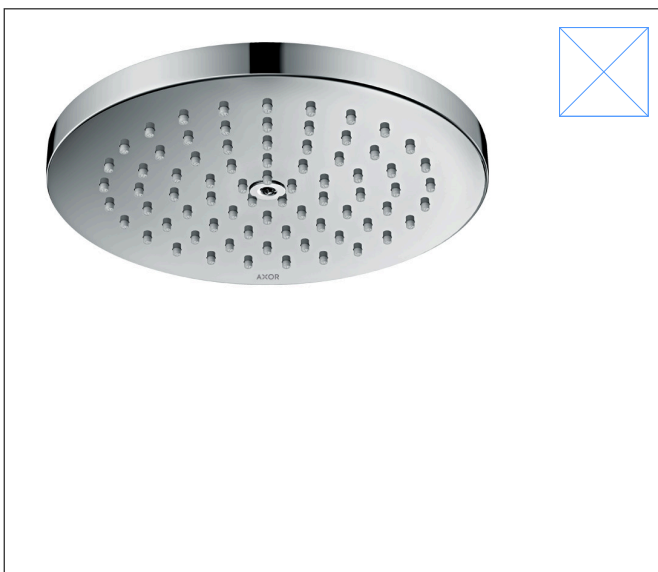

Brand AXOR
 Art. Name **AXOR Starck** Showerhead 180 1-Jet, 2.5 GPM PowderRain
 Art. Nr. 28615251
 Surface brushed gold optic
 Pos. 1

Product Picture

Drawing

Features

- Shower head size: 180 mm
- Spray modes: PowderRain
- 75 no-clog spray channels
- Spray face finish: Fully-finished matching spray face
- Flow: 2.5 GPM (9.5 L/Min)

Technology

Spray Types