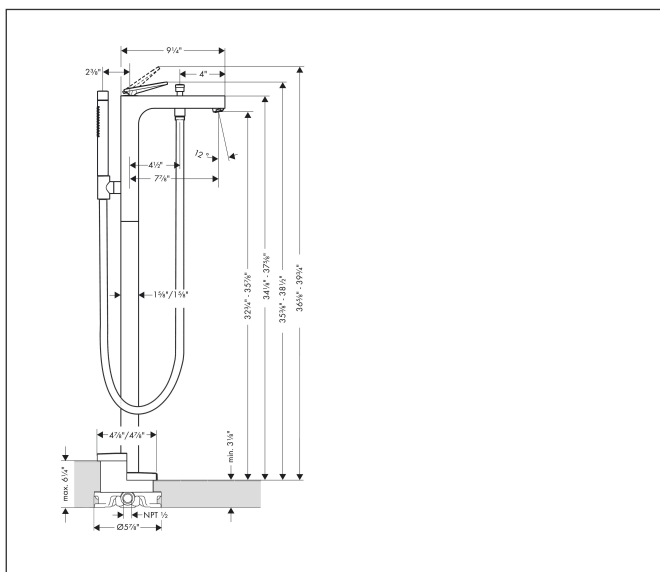

Brand AXOR
 Art. Name **AXOR Citterio** Freestanding Tub Filler Trim with 1.75 GPM Handshower- Rhombic Cut
 Art. Nr. 39471821
 Surface brushed nickel
 Pos. 1

Product Picture

Features

- Consists of: Freestanding tub filler trim, Baton handshower, Handshower hose, Handshower holder
- Spray type mixer: Aerated spray
- Spray type hand shower: Rain, Mono
- Ceramic cartridge
- Diverter with automatic resetting
- Protected against backflow, according to DIN EN 1717

Drawing

Technology

Spray Types