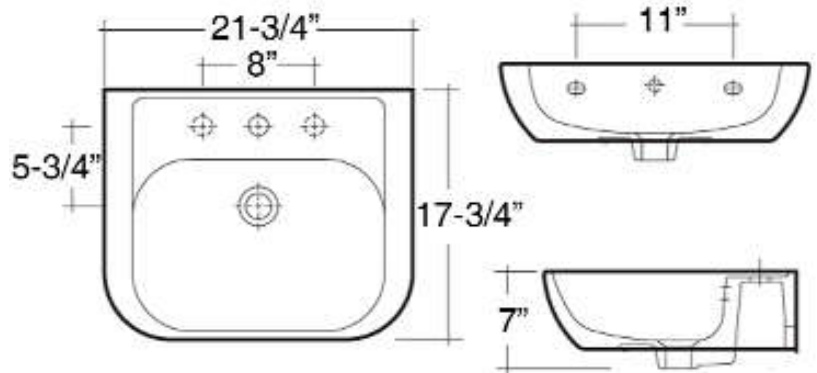

CAROLINE 550 WALL-HUNG

Cat. No.
4-201X

Faucet not included

Width: 21-3/4"
Depth: 17-3/4"
Height: 7"

Features:

- ▶ Vitreous China
- ▶ Pre-drilled overflow hole
- ▶ Available with 1-Hole (4-2011WH), 4" centerset (4-2014WH) and 8" widespread (4-2018WH)
- ▶ Accommodates drain 1/2"
- ▶ Mounting hardware included

Colors:

WH White

Mounting hardware

Compliance Certification
Meets or exceeds the following specifications: ASME A112.19.2 2018 and CSA B45.1-18 for plumbing fixtures.

***Please do NOT drill hole without template or actual product.**

Interior Dimensions:

Basin interior: 17-3/4" X 12"
Basin depth: 5"
Water depth to overflow: 2-3/8"
Back of basin to center of faucet: 2-1/2"
Back of basin to center of drain: 7"

Dimensions of fixture are nominal and may vary within the range of tolerances established by ANSI Standard A112.19.2. Dimensions and specifications subject to change without notice.