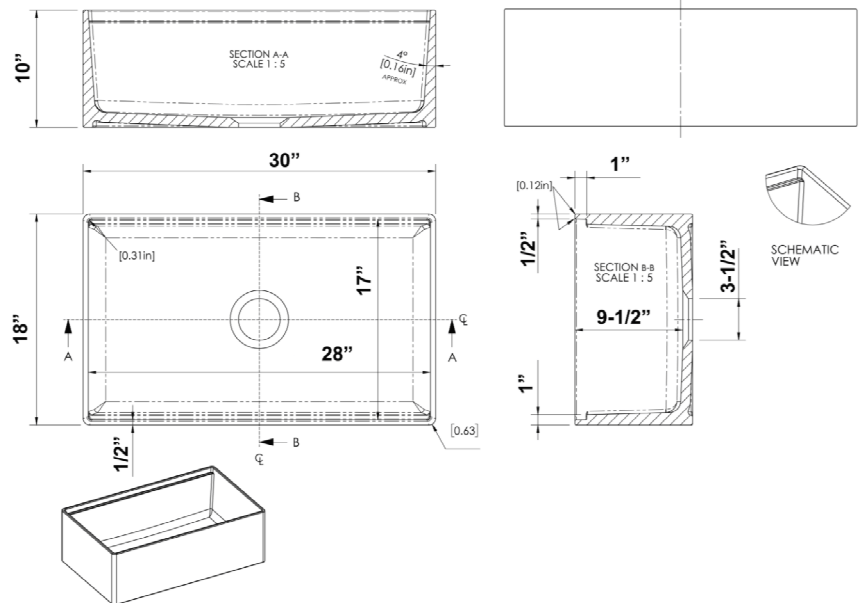

CROFTON 30" FARMER SINK WITH LEDGE

Cat.No.
FS30AC

Top: 30" W x 18" D
Base: 30" W x 18" D
H: 10"

Features:

- ▶ Fine fire clay for durability
- ▶ Walls are 3/4" thick
- ▶ Can be used with garbage disposals
- ▶ Flange extension NOT required
- ▶ No overflow
- ▶ Finished on all 4 sides
- ▶ Accommodates 3-1/2" drain
- ▶ Cutting boards available for separate purchase:
FSAC-CB1-BCH and FSAC-CB1-WA

Colors:

WH White

Compliance Certification
Meets or exceeds the following specifications: ASME 112.19.2.2013 for fine fire clay for durability.

Interior Dimensions:

Top: 17"W x 28"D
Base: 17"W x 28"D
Basin Depth: 9-1/2"

Dimensions of fixture are nominal and may vary within the range of tolerances established by ANSI Standard A112.19.2.2013 Dimensions and specifications subject to change without notice.