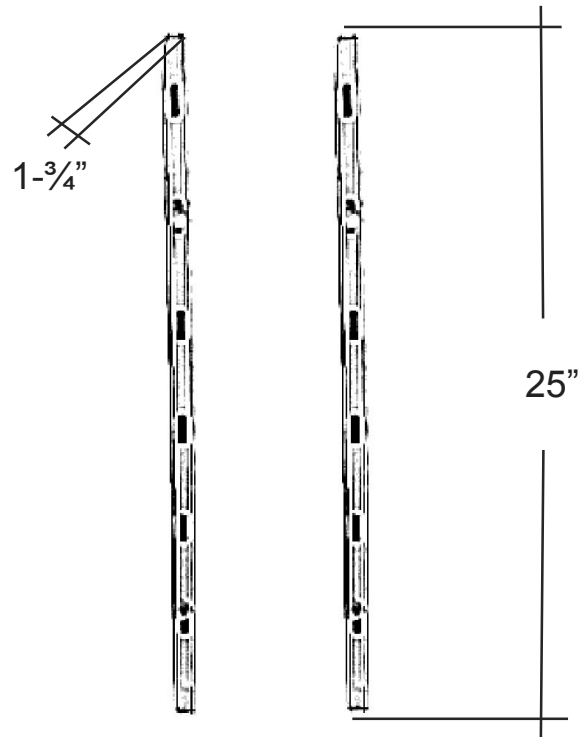

UNDERMOUNT SUPPORTS

Cat. No.
UMSPT

Features:

- ▶ For use with undermount sinks
- ▶ Can use with any Barclay Farmer Sinks
- ▶ Use with solid surface or granite countertop materials
- ▶ Use side to side or front to back
- ▶ Installation hardware included
- ▶ Sold in pairs

Length: 25"

Width: 1-³/₄"

Depth: 1-³/₄"

Dimensions and specifications subject to change without notice.