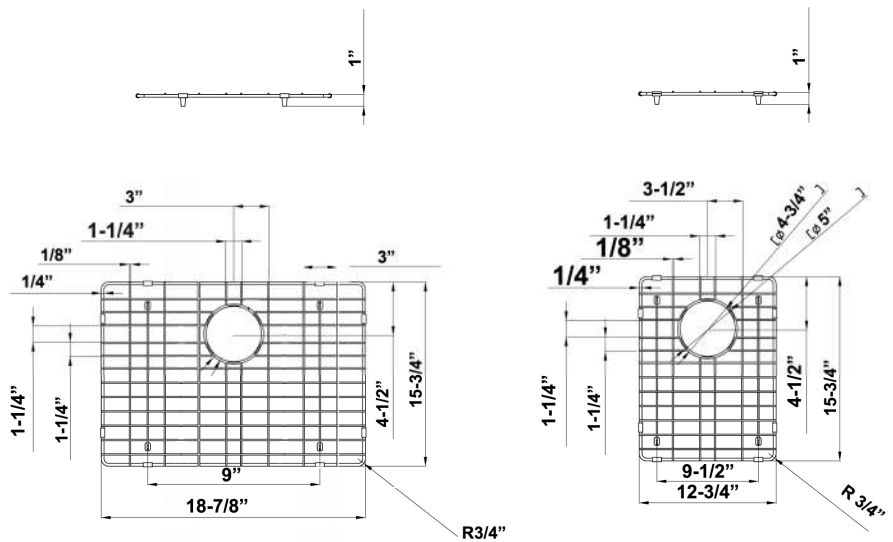

FSSDB2502 WIRE GRID

Cat. No.
FSSDB2502-WIRE

Features:

- ▶ Fits bottom of FSSDB2502 double bowl farmer sink
- ▶ Black Rubber Feet Covers Included

Finishes:

SS Stainless Steel

Large Wire Grid

W: 18-7/8"
D: 15-3/4"
H: 1"

Small Wire Grid

W: 15-3/4"
D: 12-3/4"
H: 1"

Drain Hole: 4-5/8"

Dimensions and specifications subject to change without notice.