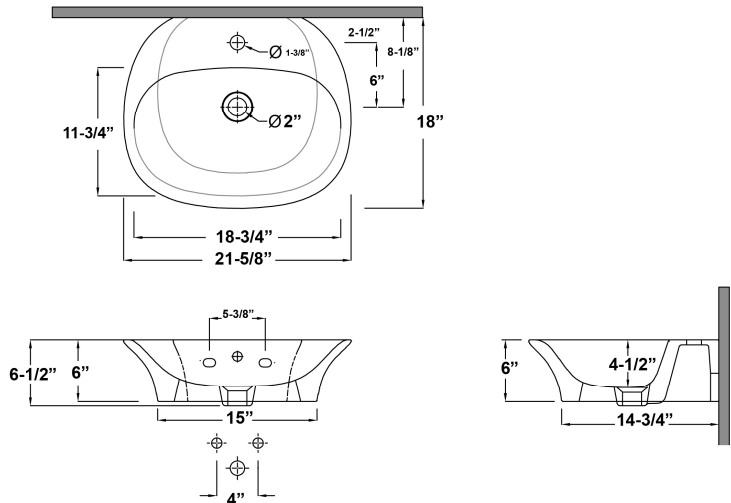

SENSATION 21-5/8" WALL HUNG BASIN

Cat.No.
SE4-111WH

Faucet not included

W: 21-5/8"
D: 18"
H: 6-1/2" overall

Interior Dimensions:

Basin Interior:	11-3/4" x 18-3/4"
Basin Depth:	4-1/2"
Water depth to overflow:	2-5/8"
Back of basin to center of faucet:	2"
Back of basin to center of drain:	8-1/8"
Mount holes cc:	5-3/8"
Faucet hole diameter:	1-3/8"
Flange:	1/2"

Features:

- ▶ Wall hung basin
- ▶ Made of Vitreous China
- ▶ Available for 1 hole (**SE4-111WH**), 4" centerset (**SE4-114WH**)
- ▶ Mounting hardware included
- ▶ Drain not provided
- ▶ For ease installation order bracket (one)
- ▶ Compatible with Grid Drain #5600 or Pop-up drain #57080
- ▶ Rak name on sink

Colors

WH White

Meets or exceeds the following specifications: ASME A112.19.2 2018 and CSA B45.1-18 for ceramic plumbing fixtures.

Dimensions of fixture are nominal and may vary within the range of tolerances established by ASME Standard A112.19.2.2018 Dimensions and specifications subject to change without notice.