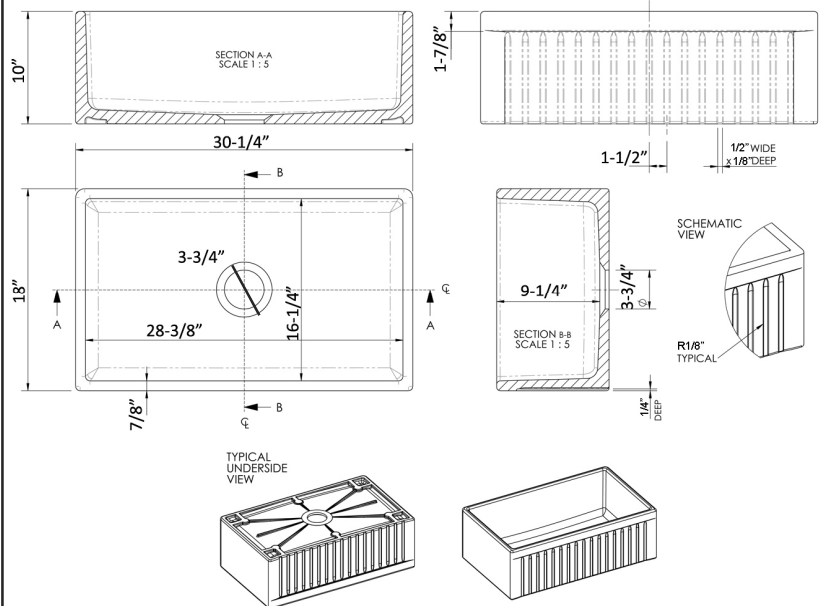

**30" CARTHAGE SINGLE
BOWL FARMER SINK**

Cat. No
FSSB1110

Interior-view

W: 30-1/4"
D: 18"
H: 10"

Interior Dimensions:

Basin Interior: 28-3/8" x 16-1/4"
Basin Depth: 9-1/4"

Features:

- ▶ Constructed of fine fireclay for beauty and durability
- ▶ Fluted front, smooth plain front on opposite side
- ▶ Center drain
- ▶ Fireclay provides a smooth, waveless surface
- ▶ Non-porous surface resists heat, stains and cracking
- ▶ 7/8" rim
- ▶ Accommodates 3-1/2" drain
- ▶ IAMPO approved
- ▶ Glazed on 4 sides

Color:

WH White

Dimensions of fixture are nominal and may vary within the range of tolerances established by ANSI Standard A112.19.2. Dimensions and specifications subject to change without notice.