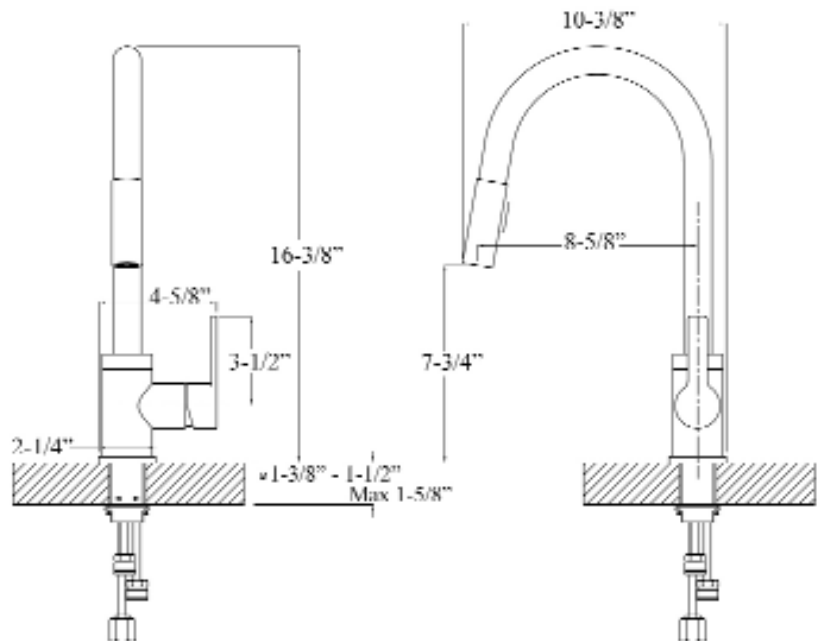

FENTON SINGLE HANDLE KITCHEN FAUCET

Cat. No.
KFS413-L2

L: 4-⁵/₈"
W: 10-³/₈"
H: 16-³/₈"

Features:

- ▶ Constructed of solid brass
- ▶ Gooseneck spout
- ▶ Magnetic pull down spray
- ▶ Includes 2 braided hoses
- ▶ Hoses have 1/2" male connectors
- ▶ Ceramic disc cartridges
- ▶ Height to spout 7-³/₄"
- ▶ Spout reach 8-⁵/₈"
- ▶ Flow rate is 1.8 GPM at 60 psi
- ▶ cUPC/NSF/AB1953 Certified

Finishes:

- CP** Polished Chrome
BN Brushed Nickel
ORB Oil Rubbed Bronze

Dimensions of fixture are nominal and may vary. Dimensions and specifications subject to change without notice.