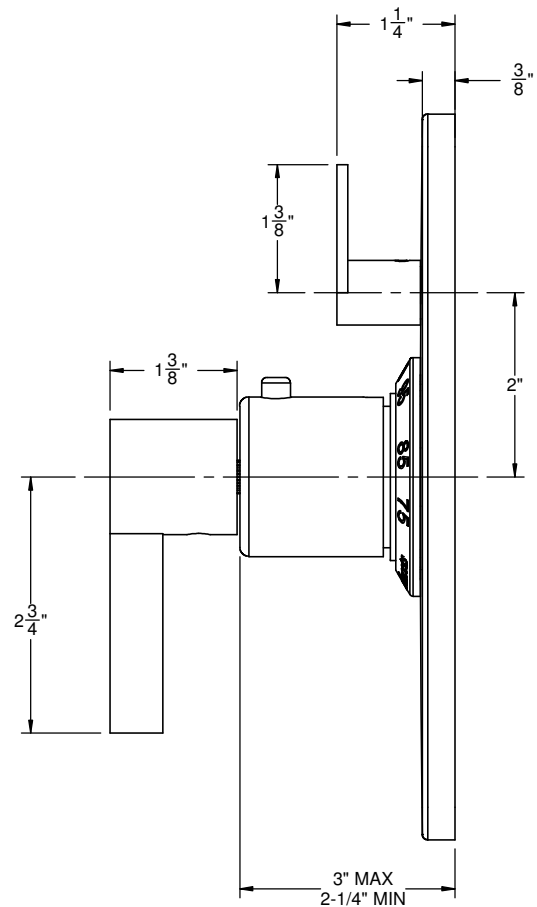

California Faucets®

Bel Canto™

STYLETHERM TRIM ONLY W/ SINGLE VOLUME CONTROL

Features

- All brass construction
- 100° F safety stop button with manual override
- Single integral volume control
- 7-7/8" by 5-7/8" rectangular faceplate
- Less head, arm, flange and spout
- Engraved brass temperature ring
- Over 30 finishes including 15 PVD finishes

Codes/Standards Applicable

Product meets or exceeds the following:

- ASME A112.18.1/CSA B125.1
- ASSE 1016
- ADA compliant

TO-THC1L-E3

ALL DIMENSIONS SHOWN TO NEAREST 1/16"