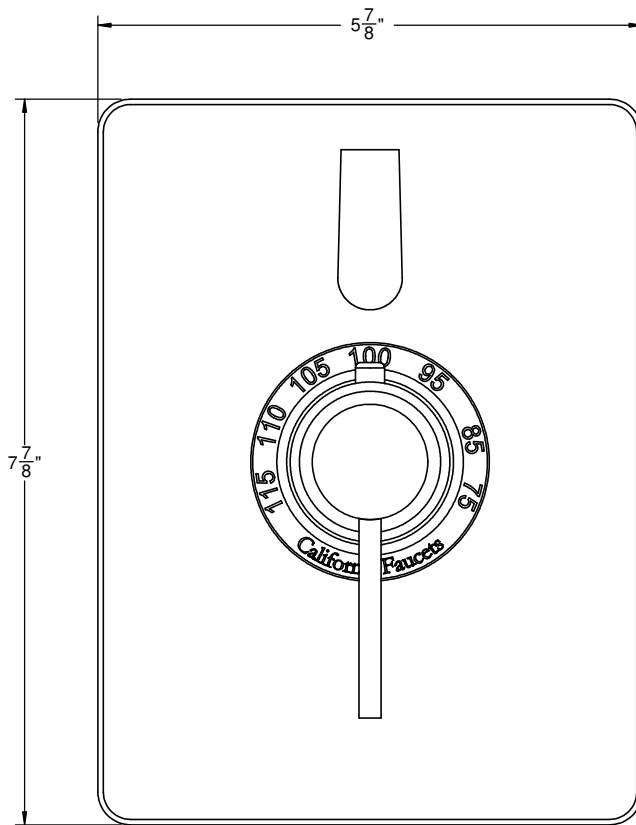

California Faucets®

Bel Canto™

STYLETHERM TRIM ONLY W/ SINGLE VOLUME CONTROL

Features

- All brass construction
- 100° F safety stop button with manual override
- Single integral volume control
- 7-7/8" by 5-7/8" rectangular faceplate
- Less head, arm, flange and spout
- Engraved brass temperature ring
- Over 30 finishes including 15 PVD finishes

Codes/Standards Applicable

Product meets or exceeds the following:

- ASME A112.18.1/CSA B125.1
- ASSE 1016
- ADA compliant

TO-THC1L-E3

ALL DIMENSIONS SHOWN TO NEAREST 1/16"