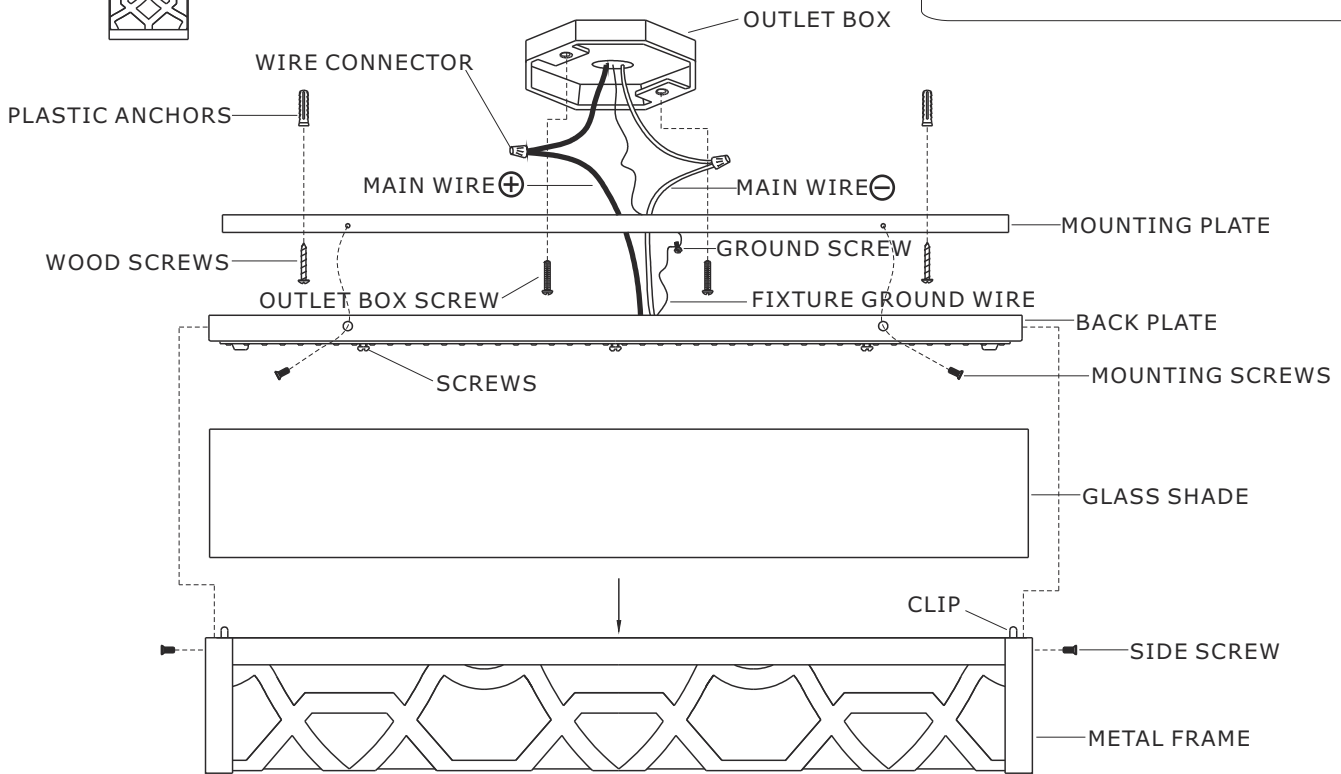

You will need 1 LED Module, 26 Watts Bulb included.

Place the glass shade inside the metal frame and secure it with the clips.

HOW TO REPLACE LED:
REMOVE METAL FRAME AND SCREWS TO REPLACE PREVIOUS LED.