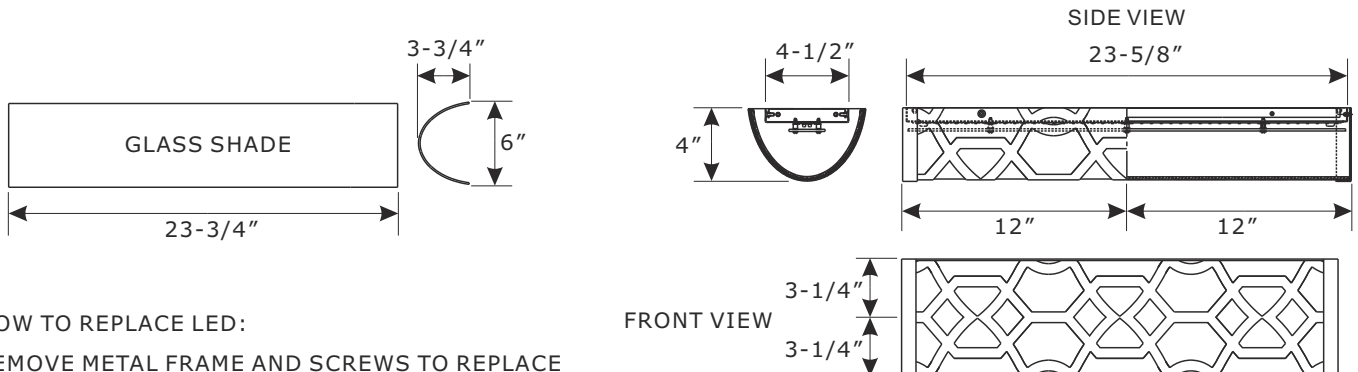

You will need 1 LED Module, 26 Watts Bulb included.

Place the glass shade inside the metal frame and secure it with the clips.

HOW TO REPLACE LED:
REMOVE METAL FRAME AND SCREWS TO REPLACE PREVIOUS LED.