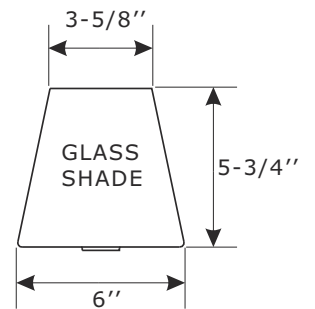

You will need 3 Candelabra bulbs 60 Watts recommended, Use LED bulbs for Extended use. Bulb not included