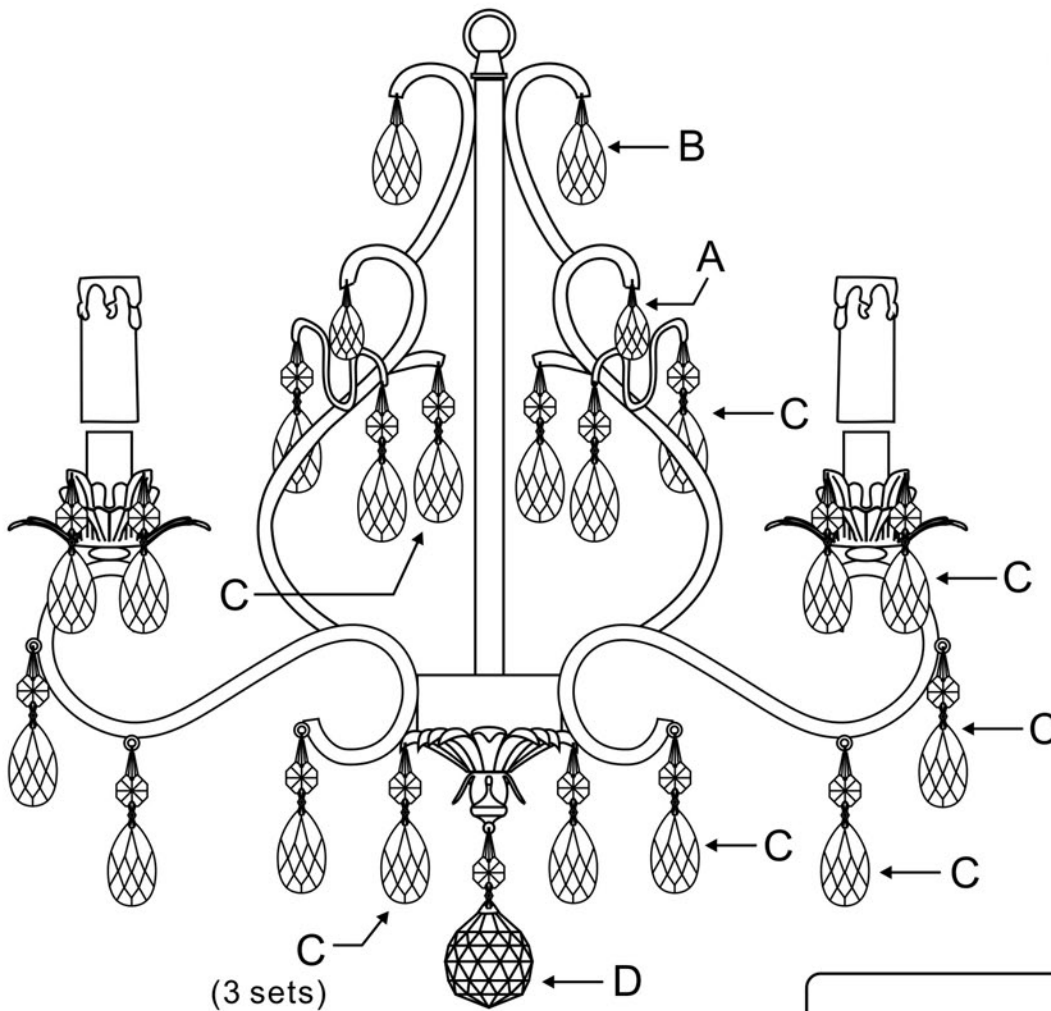

Electrical Danger

Turn Power Off

All electrical components must be installed by a licensed electrician in accordance with the National Electric Code and the appropriate local electrical codes.

You will need 3 - Cand. Bulb
40 Watts Recommended
60 Watts Max
Bulb not included.

1 Bobeché
with (4) "C" Trim.

- A=  28mm * 3sets
- B=  38mm * 3sets
- C=  (14mm+38mm) * 33sets
- D=  (14mm+30mm) * 1set