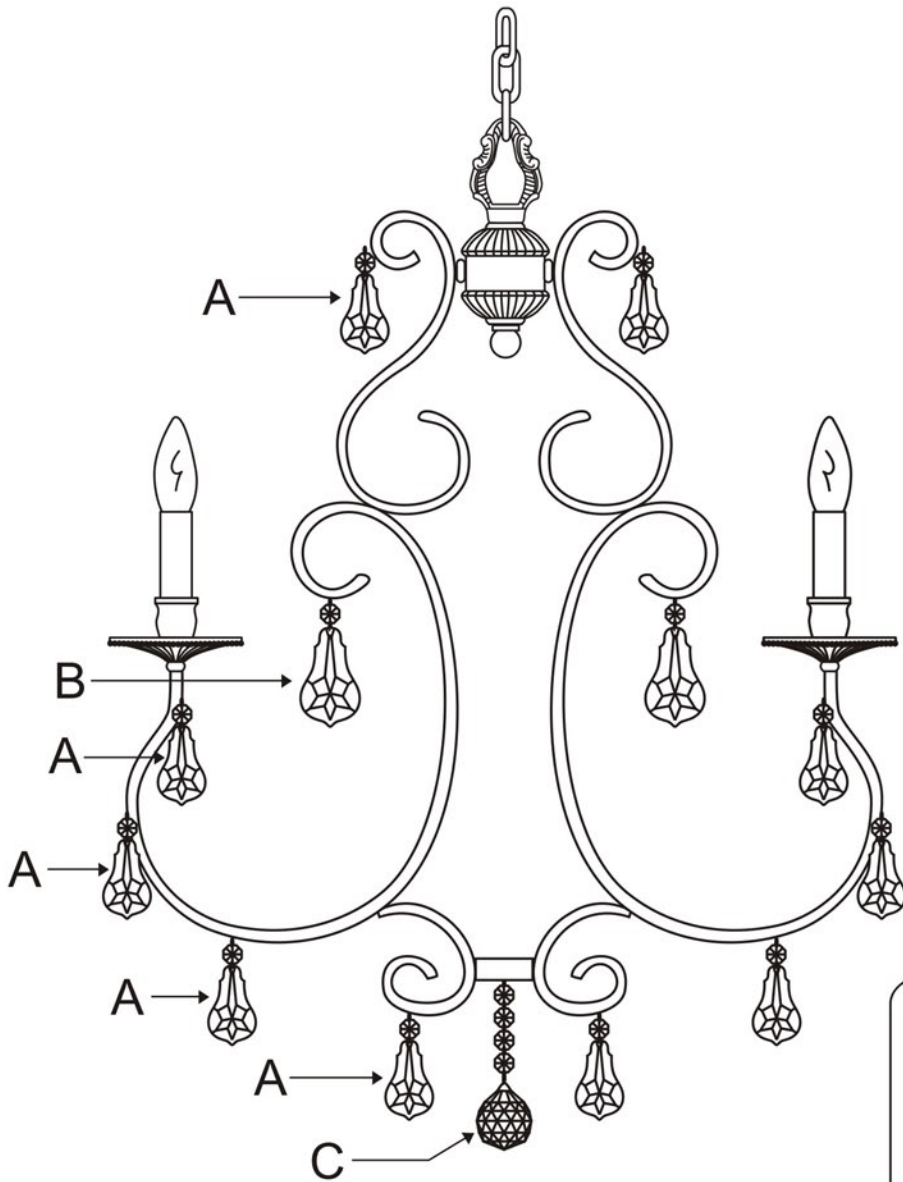

CRYST RAMA

1958

95 Cantiague Rock Road, Westbury NY 11590

ph:516.931.9090 fax: 516. 931.1254

info@crystorama.com www.crystorama.com

MODEL#:5016

ASSEMBLY AND DRESSING INSTRUCTIONS

WARNING:

Electrical Danger

Turn Power Off

All electrical components must be installed by a licensed electrician in accordance with the National Electric Code and the appropriate local electrical codes.