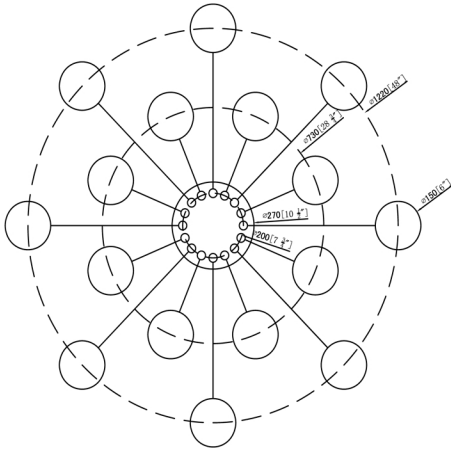

## Model 5028

**WARNING:**

Electrical Danger Turn Power Off

You will need 4 - Cand. Bulb  
 40 Watts Recommended  
 60Watts Max  
 Bulb not included

2014-07-08