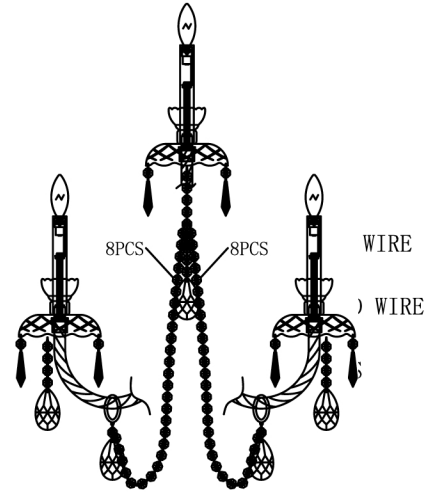

## Model 5028

**WARNING:**

Electrical Danger Turn Power Off

You will need 4 - Cand. Bulb  
 40 Watts Recommended  
 60Watts Max  
 Bulb not included

2014-07-08