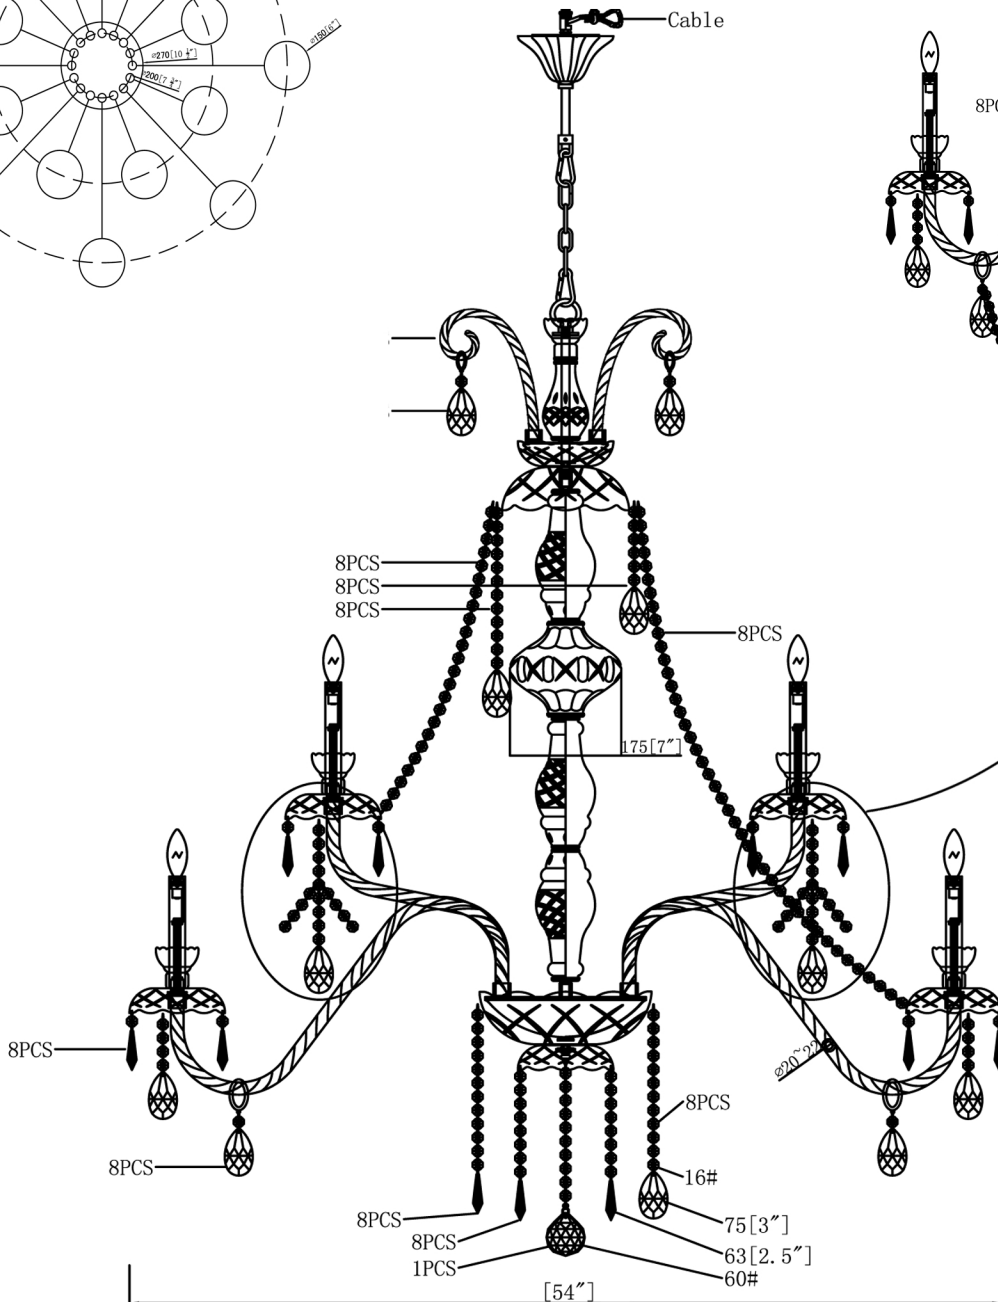

## Model 5028

**WARNING:**

Electrical Danger Turn Power Off

You will need 4 - Cand. Bulb  
 40 Watts Recommended  
 60Watts Max  
 Bulb not included

2014-07-08