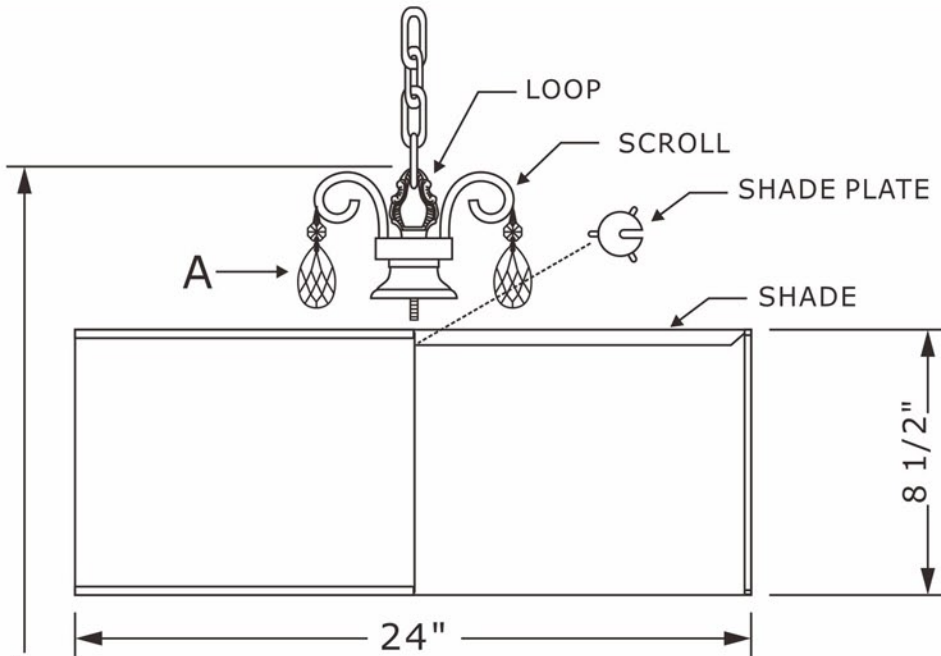

All electrical components must be installed by a licensed electrician in accordance with the National Electric Code and the appropriate local electrical codes.

You will need
 5 Candelabra bulbs.
 40 Watts Recommended.
 60 Watts Max.
 Bulb not included.

- A = (14mm+50mm) x 15sets
- B = (14mm x 3pcs + 50mm) x 5sets
- C = (Square + 14mm + 63mm) x 5sets
- D = (14mm + Square + 14mm + 63mm) x 5sets
- E = (14mm x 9pcs) x 10sets
- F = (14mm x 15pcs + 50mm Ball) x 1set