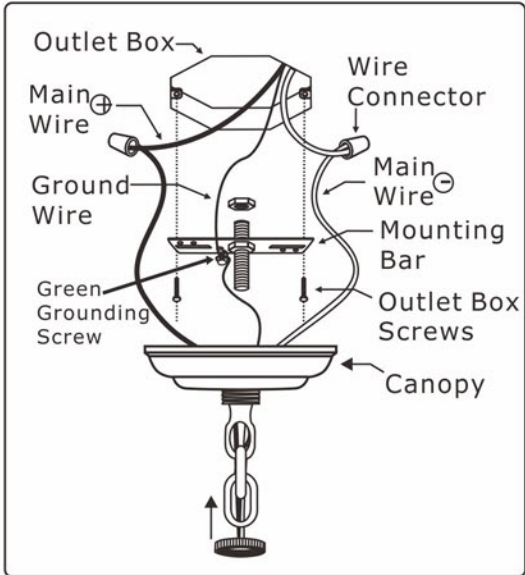

All electrical components must be installed by a licensed electrician in accordance with the National Electric Code and the appropriate local electrical codes.

You will need
 5 Candelabra bulbs.
 40 Watts Recommended.
 60 Watts Max.
 Bulb not included.

- A = (14mm+50mm) x 15sets
- B = (14mm x 3pcs + 50mm) x 5sets
- C = (Square + 14mm + 63mm) x 5sets
- D = (14mm + Square + 14mm + 63mm) x 5sets
- E = (14mm x 9pcs) x 10sets
- F = (14mm x 15pcs + 50mm Ball) x 1set