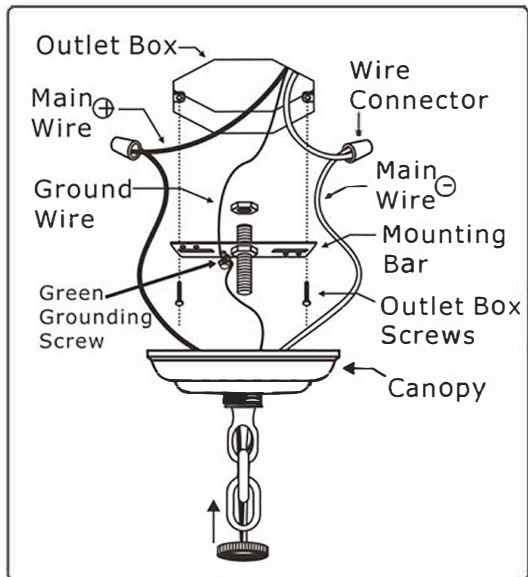

## MODEL#: 6625 ASSEMBLY AND DRESSING INSTRUCTIONS

**WARNING:**

Electrical Danger Turn Power Off

All electrical components must be installed by a licensed electrician in accordance with the National Electric Code and the appropriate local electrical codes.

You will need  
 5 Candleabra bulbs.  
 40 Watts Recommended.  
 60 Watts Max.  
 Bulb not included.

- A = (14mm+50mm) x 15sets
- B = (14mm x 3pcs + 50mm) x 5sets
- C = (Square+14mm+63mm) x 5sets
- D = (14mm+Square+14mm+63mm) x 5sets
- E = (14mm x 9pcs) x 10sets
- F = (14mm x 15pcs + 50mm Ball) x 1set