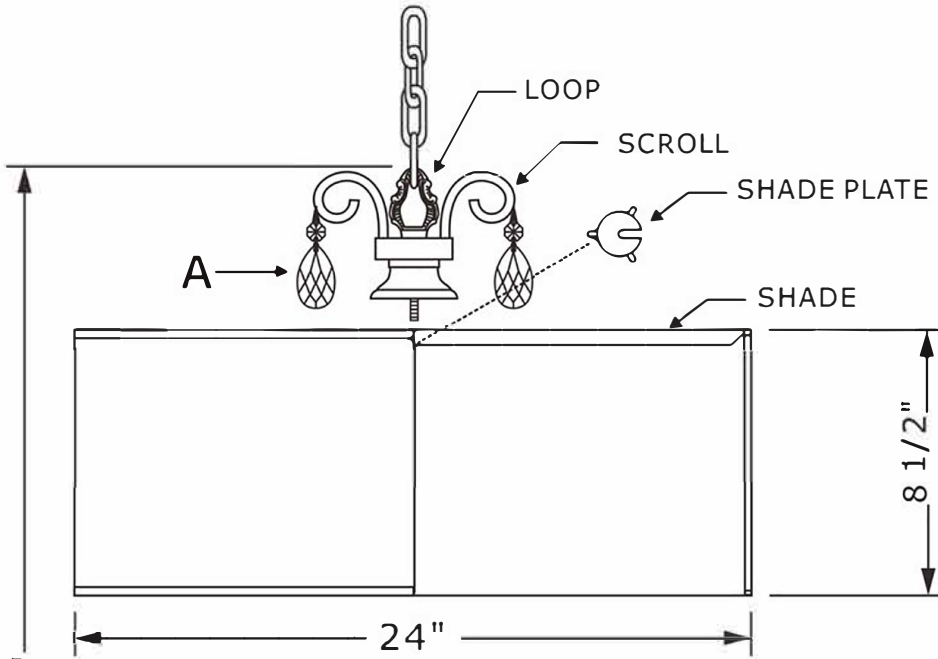

## MODEL#: 6625 ASSEMBLY AND DRESSING INSTRUCTIONS

**WARNING:**

Electrical Danger Turn Power Off

All electrical components must be installed by a licensed electrician in accordance with the National Electric Code and the appropriate local electrical codes.

You will need  
 5 Candleabra bulbs.  
 40 Watts Recommended.  
 60 Watts Max.  
 Bulb not included.

- A = (14mm+50mm) x 15sets
- B = (14mm x 3pcs + 50mm) x 5sets
- C = (Square+14mm+63mm) x 5sets
- D = (14mm+Square+14mm+63mm) x 5sets
- E = (14mm x 9pcs) x 10sets
- F = (14mm x 15pcs + 50mm Ball) x 1set