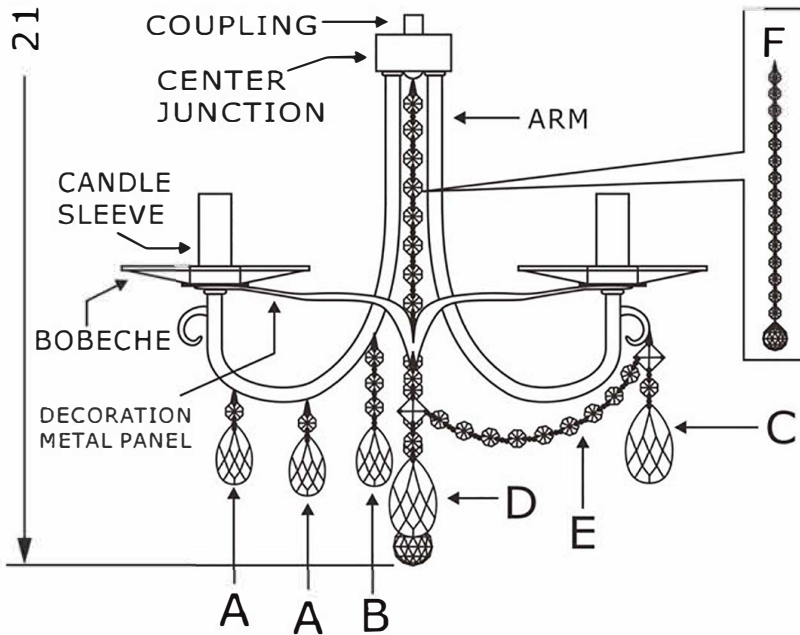

## MODEL#: 6625 ASSEMBLY AND DRESSING INSTRUCTIONS

**WARNING:**

Electrical Danger Turn Power Off

All electrical components must be installed by a licensed electrician in accordance with the National Electric Code and the appropriate local electrical codes.

You will need  
 5 Candleabra bulbs.  
 40 Watts Recommended.  
 60 Watts Max.  
 Bulb not included.

- A = (14mm+50mm) x 15sets
- B = (14mm x 3pcs + 50mm) x 5sets
- C = (Square+14mm+63mm) x 5sets
- D = (14mm+Square+14mm+63mm) x 5sets
- E = (14mm x 9pcs) x 10sets
- F = (14mm x 15pcs + 50mm Ball) x 1set