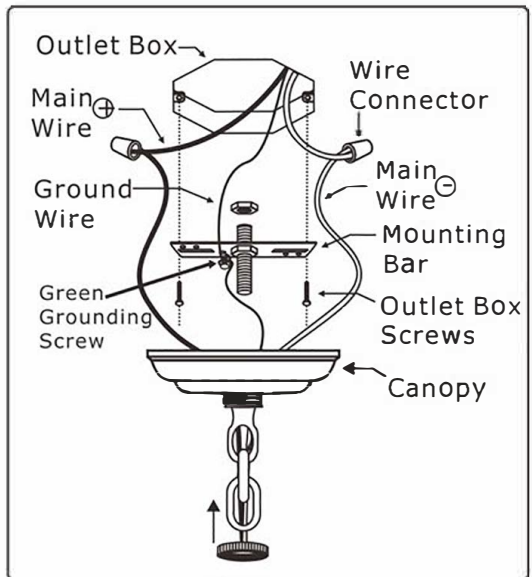

All electrical components must be installed by a licensed electrician in accordance with the National Electric Code and the appropriate local electrical codes.

You will need
 5 Candleabra bulbs.
 40 Watts Recommended.
 60 Watts Max.
 Bulb not included.

- A = (14mm+50mm) x 15sets
- B = (14mm x 3pcs + 50mm) x 5sets
- C = (Square + 14mm + 63mm) x 5sets
- D = (14mm + Square + 14mm + 63mm) x 5sets
- E = (14mm x 9pcs) x 10sets
- F = (14mm x 15pcs + 50mm Ball) x 1set