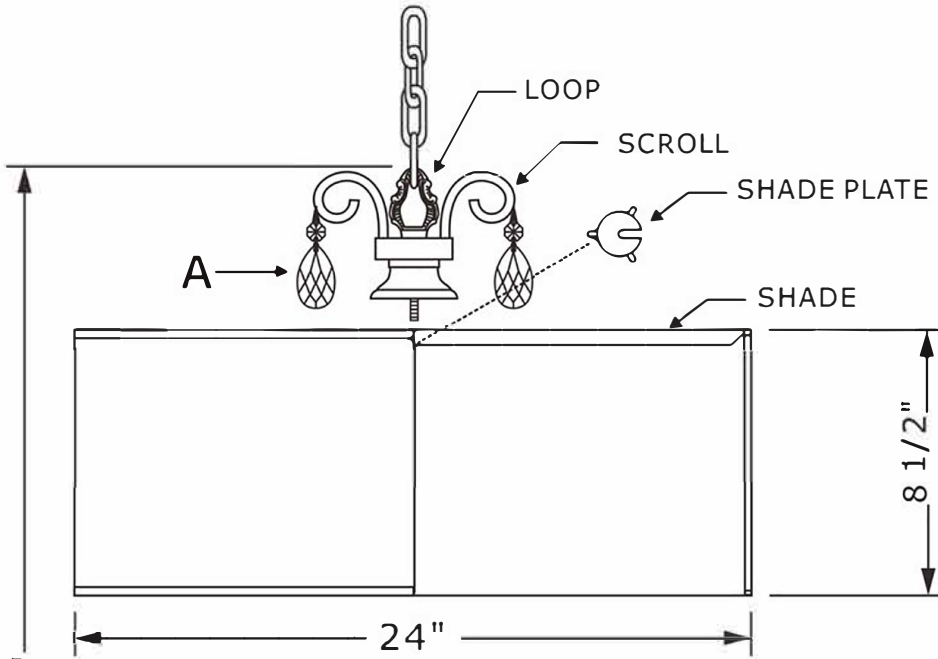

All electrical components must be installed by a licensed electrician in accordance with the National Electric Code and the appropriate local electrical codes.

You will need
 5 Candleabra bulbs.
 40 Watts Recommended.
 60 Watts Max.
 Bulb not included.

- A = (14mm+50mm) x 15sets
- B = (14mm x 3pcs + 50mm) x 5sets
- C = (Square + 14mm + 63mm) x 5sets
- D = (14mm + Square + 14mm + 63mm) x 5sets
- E = (14mm x 9pcs) x 10sets
- F = (14mm x 15pcs + 50mm Ball) x 1set