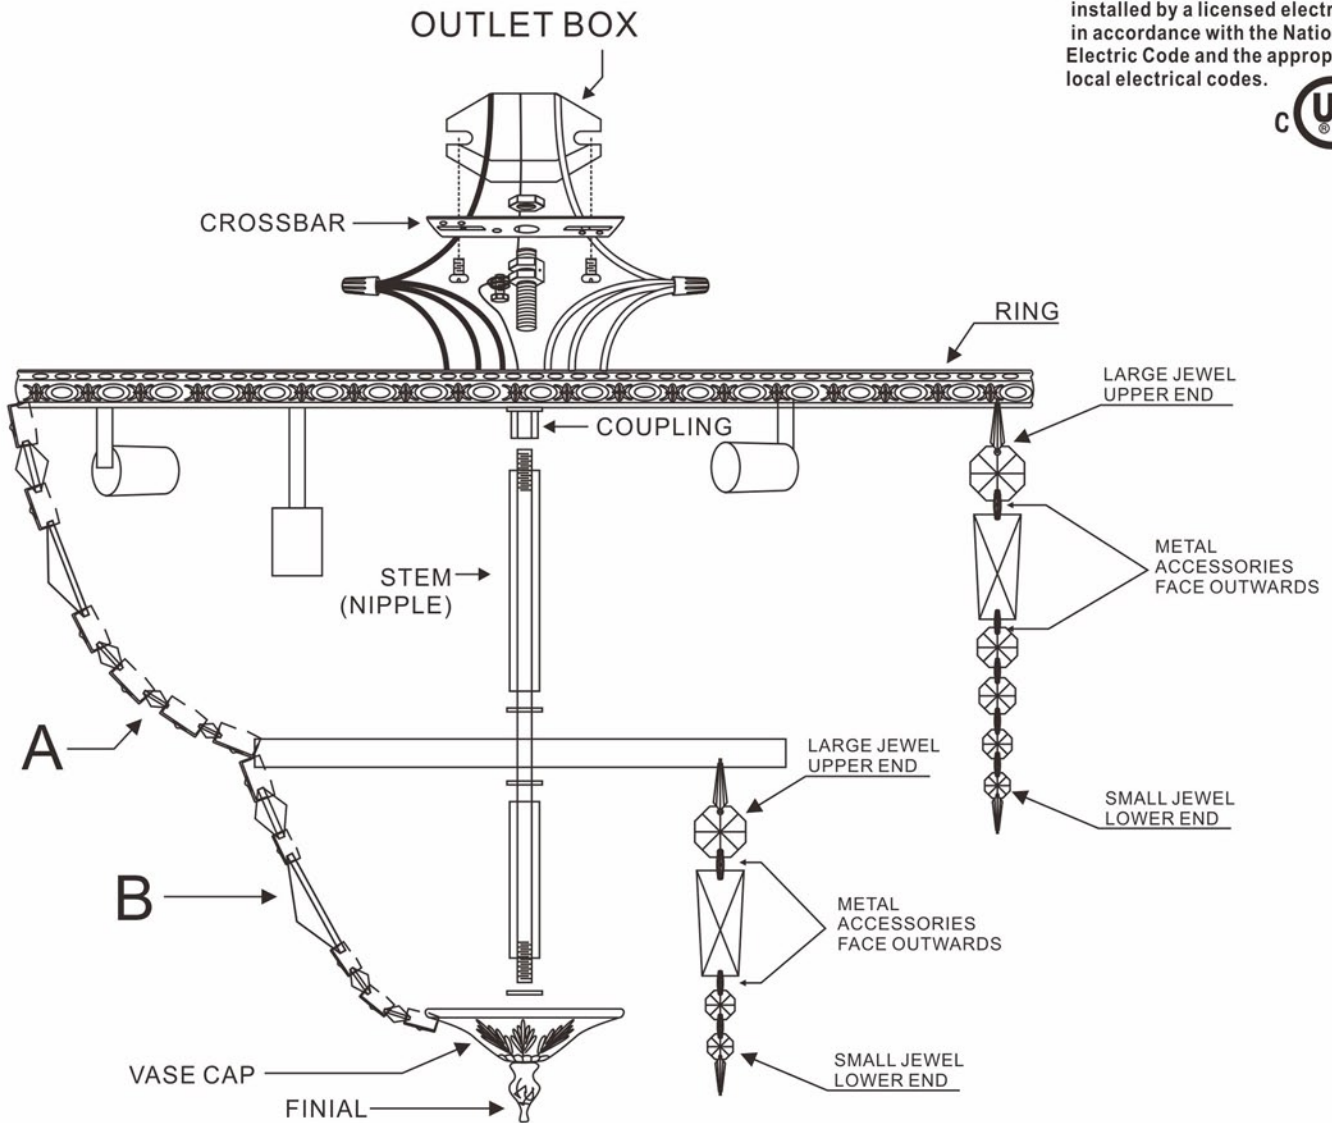

All electrical components must be installed by a licensed electrician in accordance with the National Electric Code and the appropriate local electrical codes.

Baguette:

58mmx26mm

You will need 4 - Cand. Bulb
40 Watts Recommended
60 Watts Max
Bulb not included.

A = (30mm Jewel + 58mm Baguette + 22mm Jewel + 20mm Jewel + 16mm Jewel + 14mm Jewel) x 42sets

B = (28mm Jewel + 58mm Baguette + 16mm Jewel + 14mm Jewel) x 21sets