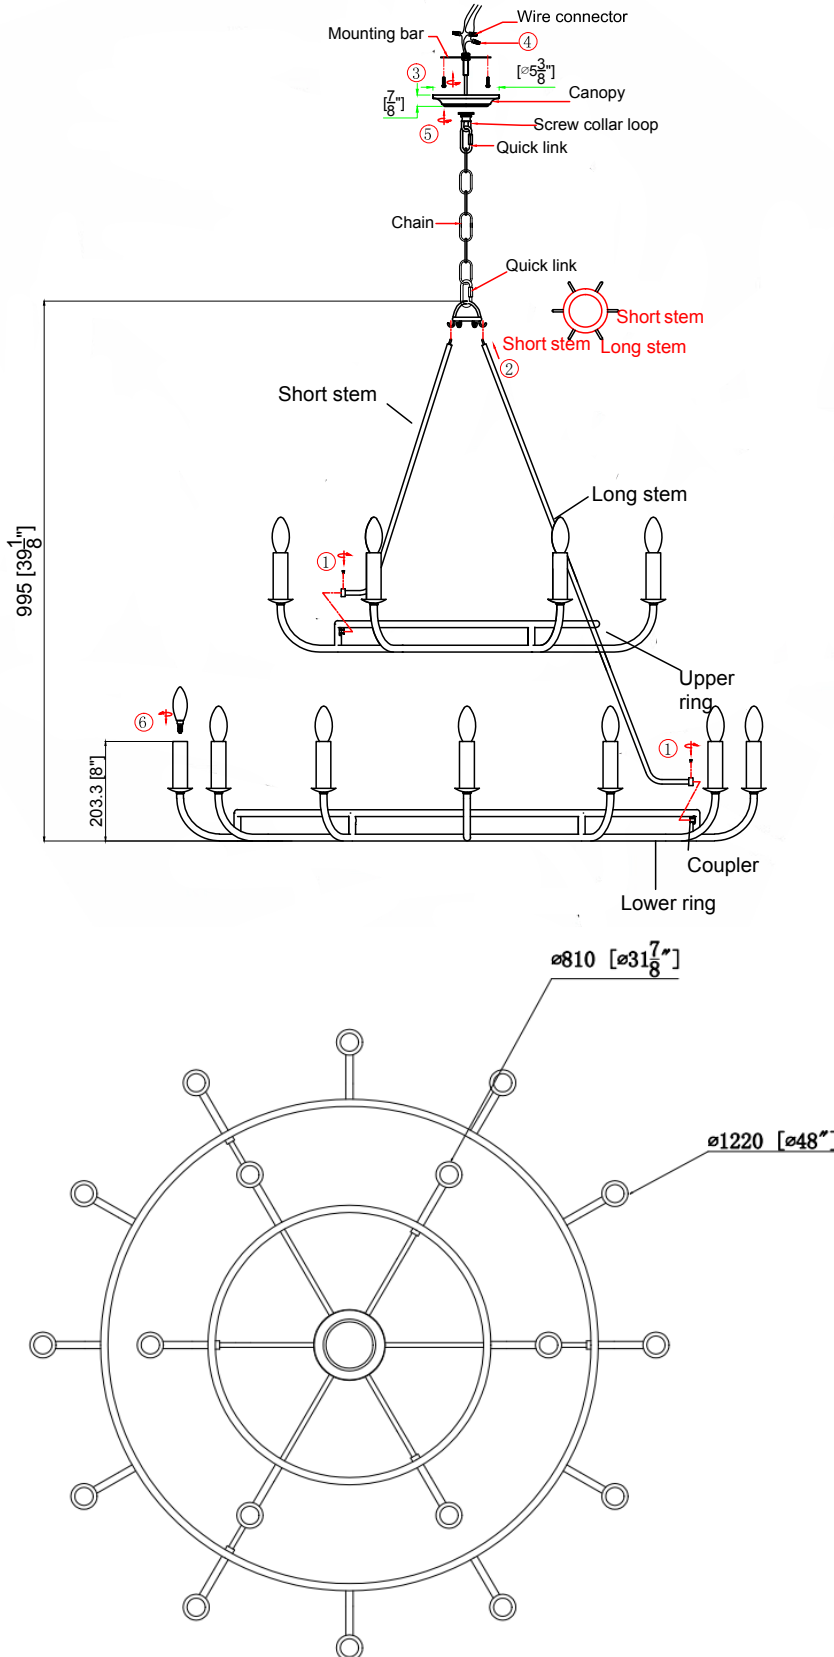

CRYSTORAMA

LIGHTING THE WAY FOR SIXTY YEARS

Crystorama.com

ASSEMBLY INSTRUCTION MODEL # BAI-A2109-MK

All electrical components must be installed by a licensed electrician in accordance with the National Electric Code and the appropriate local electrical codes.

You will need 18 Candelabra Base Bulb
40 Watts Recommended 60 Watts Max.
USE LED BULBS FOR EXTENDED USE(This fixture is Dry rated)

How to Install

1. Please place the fixture parts on a soft-cloth covered platform before installation. Do not remove the packaging on the arms until after installation is completed.
2. Insert one end of the short stem onto the coupler on the upper ring and secure with the set screw. Hang the other end onto one of the hooks under the fixture loop. Repeat this for the other short stems alternating between hooks on the fixture loop.
3. Insert one end of the long stem onto the coupler on the lower ring and secure with the set screw. Hang the other end onto one of the hooks under the fixture loop. Repeat this for the other long stems using the remaining hooks. Do not remove the plastic wrap on the stem until the fixture is installed onto the ceiling.
4. Determine the preferred hanging height and choose the chain length needed.
5. Attach the mounting strap onto the outlet box. Raise the canopy up to the ceiling and secure with the screw.
6. Raise the fixture up to the ceiling and do the wire connection.
7. Install the bulb (bulb not included).

WARNING: This product can expose you to Lead, which is known to the State of California to cause cancer and/or birth defects or reproductive harm. For more information go to www.P65Warnings.ca.gov