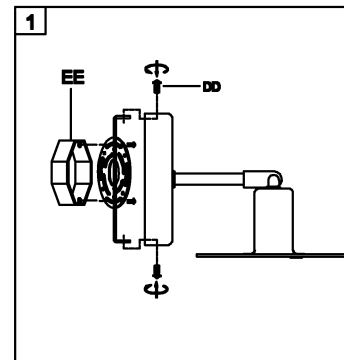

Trade Mark:
CRYSTAL WORLD INC

Product Name: Wall lamp
Model :4281W-S-S
120Vac, 60Hz,AC ONLY
Lamp Size:W6"X12"HX8"E

WALL LAMP ASSEMBLY INSTRUCTIONS

1.Place fixture(A)onto cross bar (EE).
secure with mounting screw (DD).

Hardware Used

CC Mounting screw  X 2

2.Please hang the crystal (1) to the
fixture (B).

1
14mm*8PCS
48PCS

3.Install light bulbs (not included).
Use bulb
120V Gu10  1*35W Max.