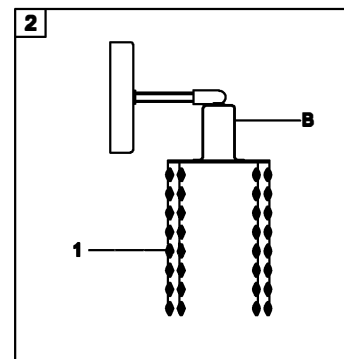

Trade Mark:
CRYSTAL WORLD INC

Product Name: Wall lamp
Model :4281W-S-S
120Vac, 60Hz,AC ONLY
Lamp Size:W6"X12"HX8"E

WALL LAMP ASSEMBLY INSTRUCTIONS

1.Place fixture(A)onto cross bar (EE).
secure with mounting screw (DD).

Hardware Used

CC Mounting screw  X 2

2.Please hang the crystal (1) to the
fixture (B).

1
14mm*8PCS
48PCS

3.Install light bulbs (not included).
Use bulb
120V Gu10  1*35W Max.