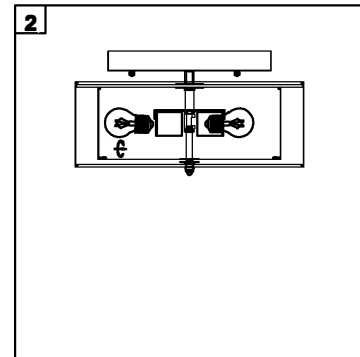

Trade Mark:
CRYSTAL WORLD INC

Product Name: Ceiling lamp
Model :5443C14C
120Vac, 60Hz,AC ONLY
Lamp size:Ø14"XH14"

CEILING LAMP ASSEMBLY INSTRUCTIONS

1.Place fixture(A) onto mounting screws (DD).secure with cap nuts (AA).

Hardware Used

AA Cap nut  X 4
DD Mounting screw  X 4

2.Install light bulbs (not included).
Use bulb
120V E26  3*40W Max.

3.Please put the crystal(1) (2) (3) to the fixture .

 2 3
 50mm*1PCS 12PCS
 14mm*1PCS 8PCS
 4mm*2PCS 5PCS
 50mm*1PCS
 50mm*1PCS