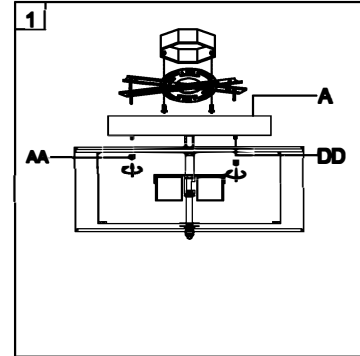

Trade Mark:
CRYSTAL WORLD INC

Product Name: Ceiling lamp
Model :5443C14C
120Vac, 60Hz,AC ONLY
Lamp size:Ø14"XH14"

CEILING LAMP ASSEMBLY INSTRUCTIONS

1.Place fixture(A) onto mounting screws (DD).secure with cap nuts (AA).

Hardware Used

AA Cap nut  X 4
DD Mounting screw  X 4

2.Install light bulbs (not included).
Use bulb
120V E26  3*40W Max.

3.Please put the crystal(1) (2) (3) to the fixture .

 2 3
 50mm*1PCS 12PCS
 14mm*1PCS 8PCS
 4mm*2PCS 5PCS
 50mm*1PCS
 50mm*1PCS