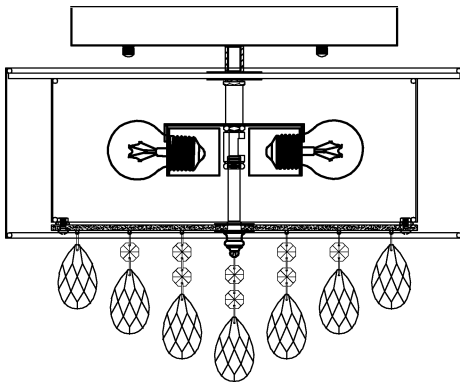

Trade Mark:
CRYSTAL WORLD INC

Product Name: Ceiling lamp
Model :5443C14C
120Vac, 60Hz,AC ONLY
Lamp size:Ø14"XH14"

CEILING LAMP ASSEMBLY INSTRUCTIONS

1.Place fixture(A) onto mounting screws (DD).secure with cap nuts (AA).

Hardware Used

AA Cap nut  X 4
DD Mounting screw  X 4

2.Install light bulbs (not included).
Use bulb
120V E26  3*40W Max.

3.Please put the crystal(1) (2) (3) to the fixture .

 2 3
 50mm*1PCS 12PCS
 14mm*1PCS 8PCS
 4mm*2PCS 5PCS
 50mm*1PCS
 50mm*1PCS