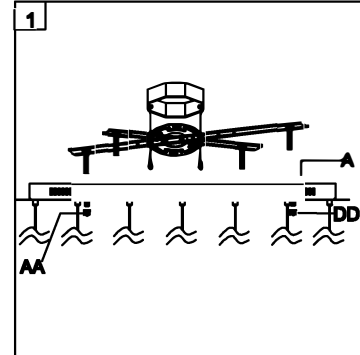

Trade Mark:
CRYSTAL WORLD INC

Product Name: Ceiling lamp
Model :5444P34C-O
120Vac, 60Hz,AC ONLY
Lampsize:L34"*W12"xH8"-48"H

Intertek
4006677

CEILING LAMP ASSEMBLY INSTRUCTIONS

1. Place fixture(A) onto mounting screws (DD). secure with cap nuts (AA).

Hardware Used

AA Cap nut  X 4
DD Mounting screw  X 4

2. Install light bulbs (not included).
Use bulb  12V G4 12*20W Max.