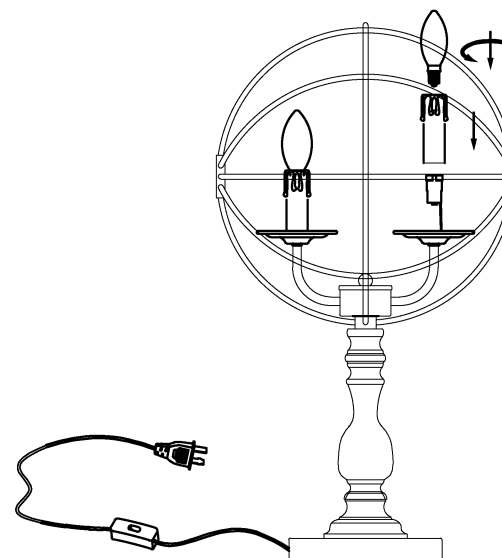

Trade Mark:
CRYSTAL WORLD INC

Product Name: Floor lamp
Model :5464T14DB-3
120Vac, 60Hz,AC ONLY
Lamp Size:D14"*H25"

FLOOR LAMP ASSEMBLY INSTRUCTIONS

1. Install bulbs (NOT INCLUDED).USE 120V E12 \varnothing 3*40W Max.