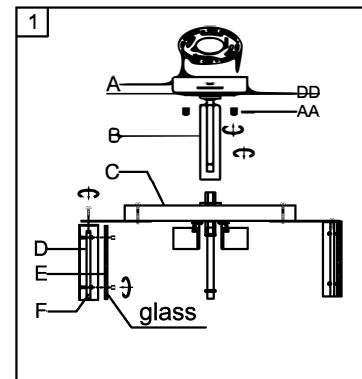

Trade Mark:  
CRYSTAL WORLD INC

Product Name: Pendant lamp  
Model :5571P21C-S  
120Vac, 60Hz,AC ONLY  
Lamp Size:L21"\*W21"\*H12"

Intertek  
4006677

## CEILING LAMP ASSEMBLY INSTRUCTIONS

- Place fixture(A) onto mounting screws (DD).secure with cap nuts (AA). Place fix (A) and (B) with (C),(D) and (E)with(C).

### Hardware Used

D		X 4
AA Cap nut		X 2
DD Mounting screw		X 2
F		X 4

- Install light bulbs ( not included).  
Use bulb  
**120V E26**  **5\*60W Max.**

- Place fix (F) with (C).