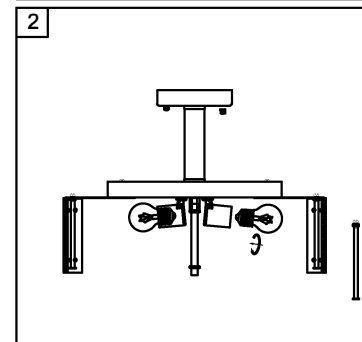

## CEILING LAMP ASSEMBLY INSTRUCTIONS

- Place fixture(A) onto mounting screws (DD).secure with cap nuts (AA). Place fix (A) and (B) with (C),(D) and (E)with(C).

### Hardware Used

D		X 4
AA Cap nut		X 2
DD Mounting screw		X 2
F		X 4

- Install light bulbs ( not included).  
Use bulb  
**120V E26**  **5\*60W Max.**

- Place fix (F) with (C).