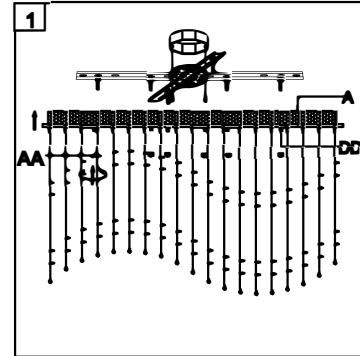

Trade Mark:
CRYSTAL WORLD INC

Product Name: Ceiling lamp
Model :6611C37C
120Vac, 60Hz,AC ONLY
Lamp size:L37"xW20"x25"H

Intertek
4006677

CEILING LAMP ASSEMBLY INSTRUCTIONS

1.Place fixture(A)onto mounting screws (DD).secure with cap nuts (AA).

Hardware Used

AA Cap nut  X 6
DD Mounting screw  X 6

2.Please open the clear plastic bag carefully.and put the crystal(1) to the fixture .

1
 40mm*1PCS
190PCS

3.Install light bulbs (not included).

Use bulb
120V GU10  11*35W Max.