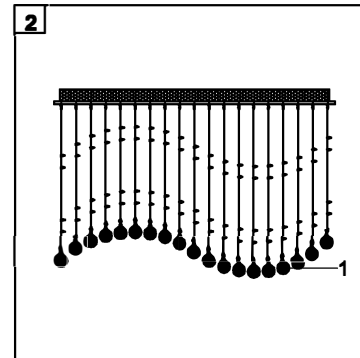

Trade Mark:
CRYSTAL WORLD INC

Product Name: Ceiling lamp
Model :6611C37C
120Vac, 60Hz,AC ONLY
Lamp size:L37"xW20"x25"H

Intertek
4006677

CEILING LAMP ASSEMBLY INSTRUCTIONS

1.Place fixture(A)onto mounting screws (DD).secure with cap nuts (AA).

Hardware Used

AA Cap nut  X 6
DD Mounting screw  X 6

2.Please open the clear plastic bag carefully.and put the crystal(1) to the fixture .

1
 40mm*1PCS
190PCS

3.Install light bulbs (not included).

Use bulb
120V GU10  11*35W Max.