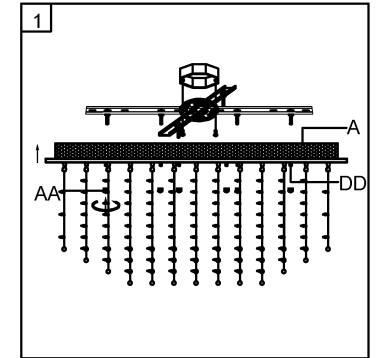

Trade Mark:
CRYSTAL WORLD INC

Product Name: Ceiling lamp
Model :6626C32C
120Vac, 60Hz,AC ONLY
Lamp size:L32"xW12"x26"H

CEILING LAMP ASSEMBLY INSTRUCTIONS

1. Place fixture(A) onto mounting screws (DD). secure with cap nuts (AA).

Hardware Used

- AA Cap nut  X 6
DD Mounting screw  X 6

2. Please open the clear plastic bag carefully, and put the crystal(1) to the fixture .

- 1
 40mm*1PCS
91PCS

3. Install light bulbs (not included).

- Use bulb
120V GU10  8*35W Max.