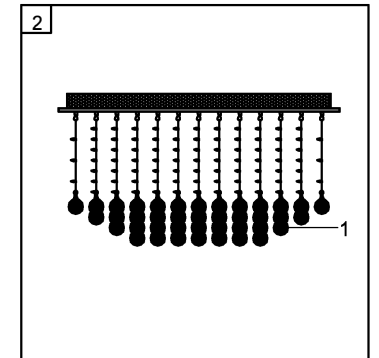

Trade Mark:
CRYSTAL WORLD INC

Product Name: Ceiling lamp
Model :6626C32C
120Vac, 60Hz,AC ONLY
Lamp size:L32"xW12"x26"H

CEILING LAMP ASSEMBLY INSTRUCTIONS

1. Place fixture(A) onto mounting screws (DD). secure with cap nuts (AA).

Hardware Used

- AA Cap nut  X 6
DD Mounting screw  X 6

2. Please open the clear plastic bag carefully, and put the crystal(1) to the fixture .

- 1
 40mm*1PCS
91PCS

3. Install light bulbs (not included).

- Use bulb
120V GU10  8*35W Max.