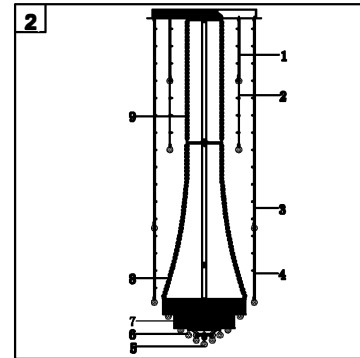

Trade Mark:  
CRYSTAL WORLD INC

Product Name: Ceiling lamp  
Model :6627C26C  
120Vac, 60Hz,AC ONLY  
Lamp size:D26"\*79"H

Intertek  
4006677

## CEILING LAMP ASSEMBLY INSTRUCTIONS

1.Screw (E) onto the (F),Screw (D) onto the (E),  
Screw (C) onto the (D),Screw (B) onto the (C),  
Screw (B) onto the (A).  
Place fixture(A)onto mounting screws  
(DD).secure with cap nuts (AA).

### Hardware Used

AA Cap nut		X 8
DD Mounting screw		X 8

2.Please open the clear plastic bag  
carefully.and put the crystal(1)-(9)  
to the fixture .

3.Install light bulbs ( not included).  
Use bulb  12\*35W Max.  
+ 120V E12 Bulb  8\*40W MAX