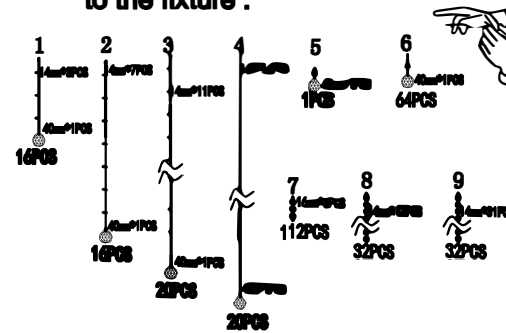

## CEILING LAMP ASSEMBLY INSTRUCTIONS

1.Screw (E) onto the (F),Screw (D) onto the (E),  
Screw (C) onto the (D),Screw (B) onto the (C),  
Screw (B) onto the (A).  
Place fixture(A)onto mounting screws  
(DD).secure with cap nuts (AA).

### Hardware Used

AA Cap nut		X 8
DD Mounting screw		X 8

2.Please open the clear plastic bag  
carefully.and put the crystal(1)-(9)  
to the fixture .

3.Install light bulbs ( not included).  
Use bulb  12\*35W Max.  
+ 120V E12 Bulb  8\*40W MAX