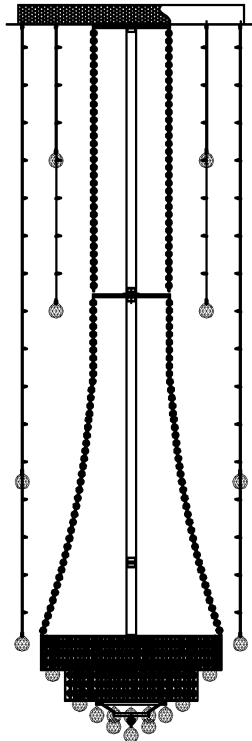

Trade Mark:  
CRYSTAL WORLD INC

Product Name: Ceiling lamp  
Model :6627C26C  
120Vac, 60Hz,AC ONLY  
Lamp size:D26"\*79"H

Intertek  
4006677

## CEILING LAMP ASSEMBLY INSTRUCTIONS

1.Screw (E) onto the (F),Screw (D) onto the (E),  
Screw (C) onto the (D),Screw (B) onto the (C),  
Screw (B) onto the (A).  
Place fixture(A)onto mounting screws  
(DD).secure with cap nuts (AA).

### Hardware Used

AA Cap nut		X 8
DD Mounting screw		X 8

2.Please open the clear plastic bag  
carefully.and put the crystal(1)-(9)  
to the fixture .

3.Install light bulbs ( not included).  
Use bulb  12\*35W Max.  
+ 120V E12 Bulb  8\*40W MAX