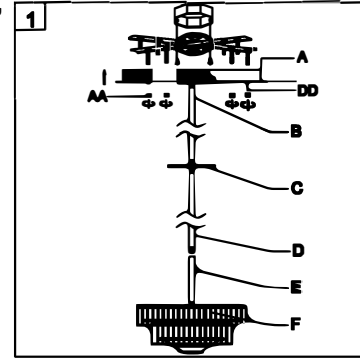

Trade Mark:  
CRYSTAL WORLD INC

Product Name: Ceiling lamp  
Model :6627C26C  
120Vac, 60Hz,AC ONLY  
Lamp size:D26"\*79"H

Intertek  
4006677

## CEILING LAMP ASSEMBLY INSTRUCTIONS

1.Screw (E) onto the (F),Screw (D) onto the (E),  
Screw (C) onto the (D),Screw (B) onto the (C),  
Screw (B) onto the (A).  
Place fixture(A)onto mounting screws  
(DD).secure with cap nuts (AA).

### Hardware Used

AA Cap nut		X 8
DD Mounting screw		X 8

2.Please open the clear plastic bag  
carefully.and put the crystal(1)-(9)  
to the fixture .

3.Install light bulbs ( not included).  
Use bulb  12\*35W Max.  
+ 120V E12 Bulb  8\*40W MAX