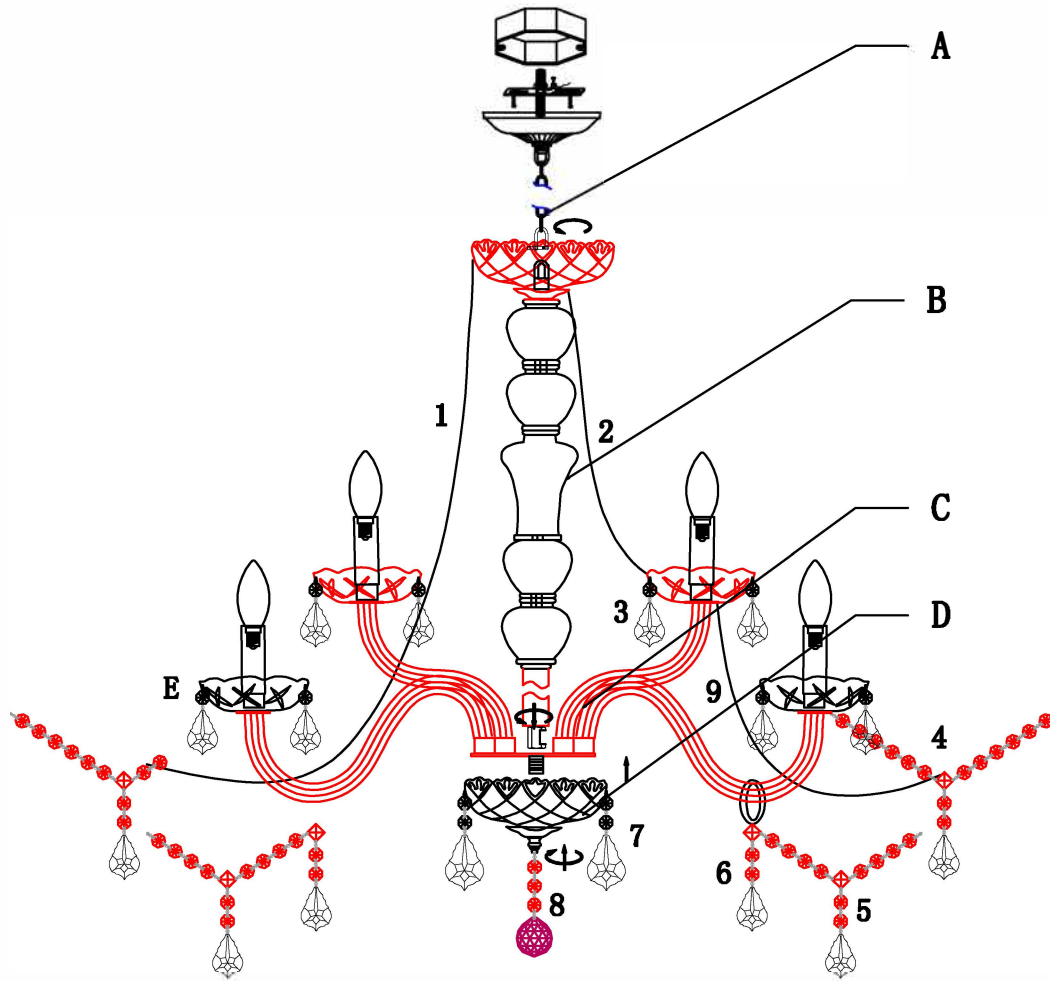

ASSEMBLE INSTRUCTION

8023P30C

110V E14 12*MAX 40W

φ29"*H30"

1. PLEASE TAKE OFF THE PLASTIC SHEET FROM THE LAMP BODY.
2. PLEASE WEAR GLOVES WHEN YOU HANGING THE CRYSTAL.
3. PLEASE FIX A WITH B, B WITH C. D WITH C.

	1	2	3	4	5	6	7	8	9	E
										
	4PCS	4PCS	72PCS	8PCS	8PCS	8PCS	6PCS	1PCS	4PCS	12PCS
NO.	1	2	3	4	5	6	7	8	9	
Quantity	4	4	72	8	8	8	6	1	4	