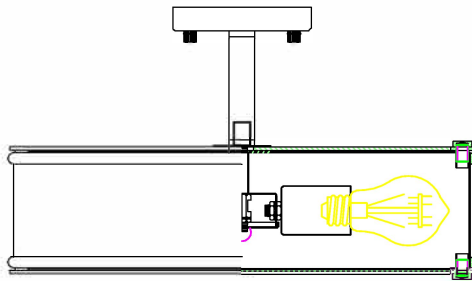

Trade Mark:
CRYSTAL WORLD INC

Product Name: Ceiling lamp
Model :9904C16-3
120Vac, 60Hz,AC ONLY
Lamp Size: $\phi 16'' \times H10''$

PENDANT LAMP ASSEMBLY INSTRUCTIONS

1. Please take off the plastic sheet from the lamp body.
2. Install bulbs (NOT INCLUDED). USE 120V E26  3*Max.60W
2. Please repair (B) and (C).
3. Please fix (A) with (B).