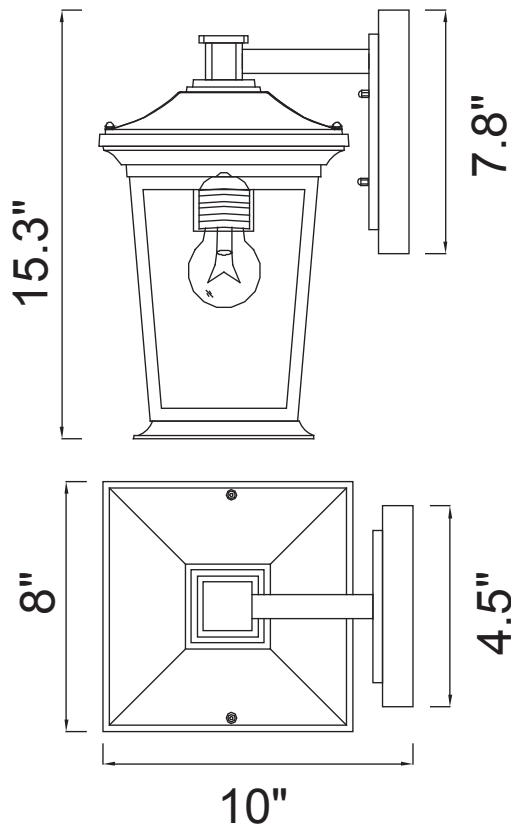

PROJECT: _____
 FIXTURE TYPE: _____
 LOCATION: _____
 CONTACT/PHONE: _____

Item	0413W8-1-101
Collection	
Finish	Black
Glass	Clear
Crystal	-----
Input	120V AC,60HZ,AC

Shade	-----
Length/Dia.	8"
Width/Ext.	10"
Height	15.3"
Maximum	-----
Lumens	-----

Light Source	E26
Bulb Info.	1×60W
Included	-----
Dimmable	No
Color	-----
Weight	