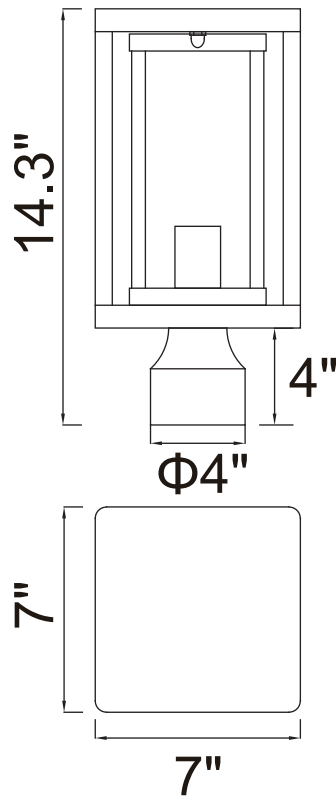

PROJECT: \_\_\_\_\_  
 FIXTURE TYPE: \_\_\_\_\_  
 LOCATION: \_\_\_\_\_  
 CONTACT/PHONE: \_\_\_\_\_

Item	0415PT7-1-101
Collection	
Finish	Black
Acrylic	-----
Glass	-----
Input	120V AC,60HZ,AC

Shade	-----
Length/Dia.	7"
Width/Ext.	7"
Height	14.3"
Maximum	-----
Lumens	-----

Light Source	E26
Bulb Info.	1×60W
Included	-----
Dimmable	No
Color	-----
Weight	