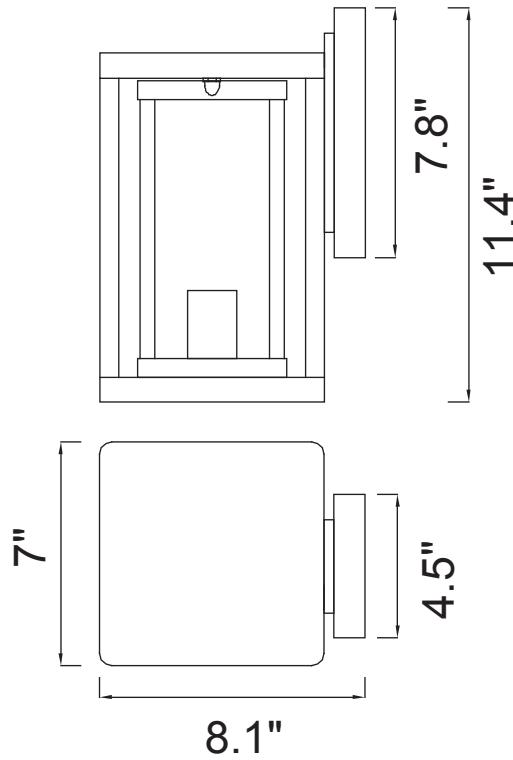

PROJECT: _____
 FIXTURE TYPE: _____
 LOCATION: _____
 CONTACT/PHONE: _____

Item	0415W7-1-101
Collection	
Finish	Black
Glass	-----
Crystal	-----
Input	120V AC,60HZ,AC

Shade	-----
Length/Dia.	7"
Width/Ext.	8.1"
Height	11.4"
Maximum	-----
Lumens	-----

Light Source	E26
Bulb Info.	1×60W
Included	-----
Dimmable	No
Color	-----
Weight	