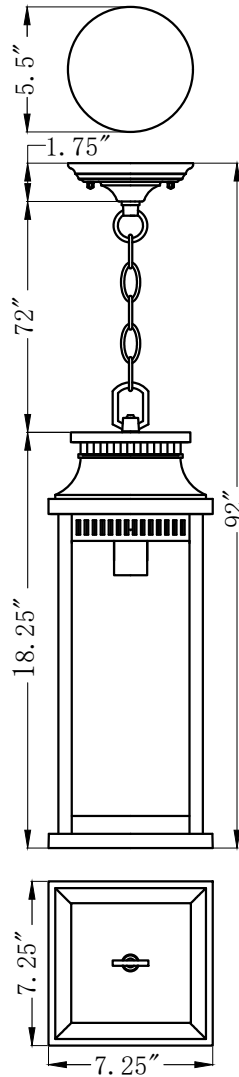

PROJECT: \_\_\_\_\_

FIXTURE TYPE: \_\_\_\_\_

LOCATION: \_\_\_\_\_

CONTACT/PHONE: \_\_\_\_\_

Item	0418P7L-1
Collection	
Finish	Black
Glass	Air bubble
Crystal	-----
Input	120V AC,60HZ,AC

Shade	-----
Length/Dia.	7.25"
Width/Ext.	7.25"
Height	18.25"
Maximum	92"
Lumens	-----

Light Source	E26
Bulb Info.	1×60W
Included	-----
Dimmable	No
Color	-----
Weight	