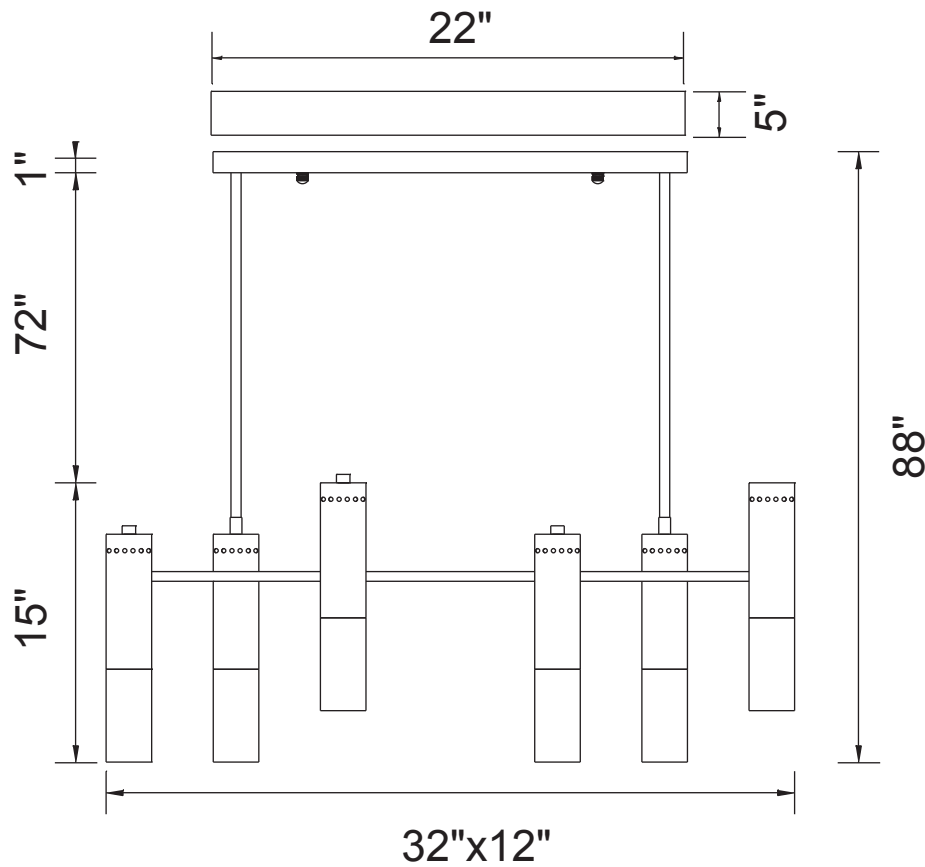

PROJECT: \_\_\_\_\_

FIXTURE TYPE: \_\_\_\_\_

LOCATION: \_\_\_\_\_

CONTACT/PHONE: \_\_\_\_\_

Item	1015P32-10-129
Collection	ANEM
Finish	Matte Black Satin Gold
Glass	-----
Crystal	-----
Input	120V AC,60HZ,AC

Shade	-----
Length/Dia.	32"
Width/Ext.	12"
Height	14"
Maximum	88"
Lumens	-----

Light Source	E12
Bulb Info.	10x60W
Included	-----
Dimmable	Yes
Color	-----
Weight	