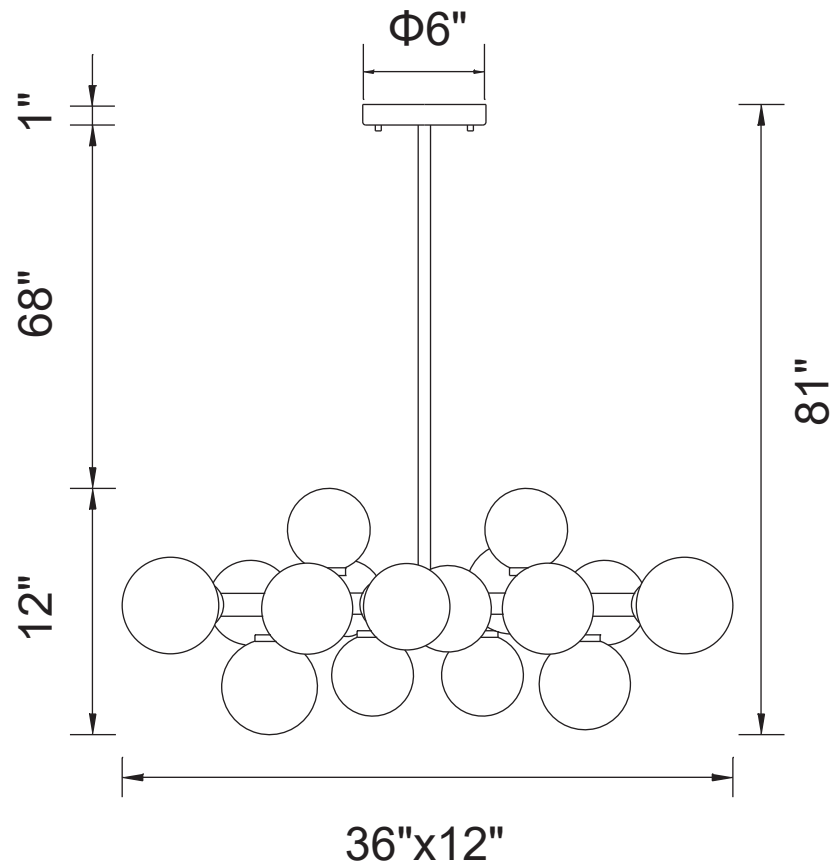

PROJECT: _____

FIXTURE TYPE: _____

LOCATION: _____

CONTACT/PHONE: _____

Item	1020P36-16-101
Collection	ARYA
Finish	Black
Glass	-----
Crystal	-----
Input	120V AC,60HZ,AC

Shade	-----
Length/Dia.	36"
Width/Ext.	12"
Height	12"
Maximum	81"
Lumens	-----

Light Source	LED
Bulb Info.	16xG9xMAX7W
Included	-----
Dimmable	Yes
Color	-----
Weight	