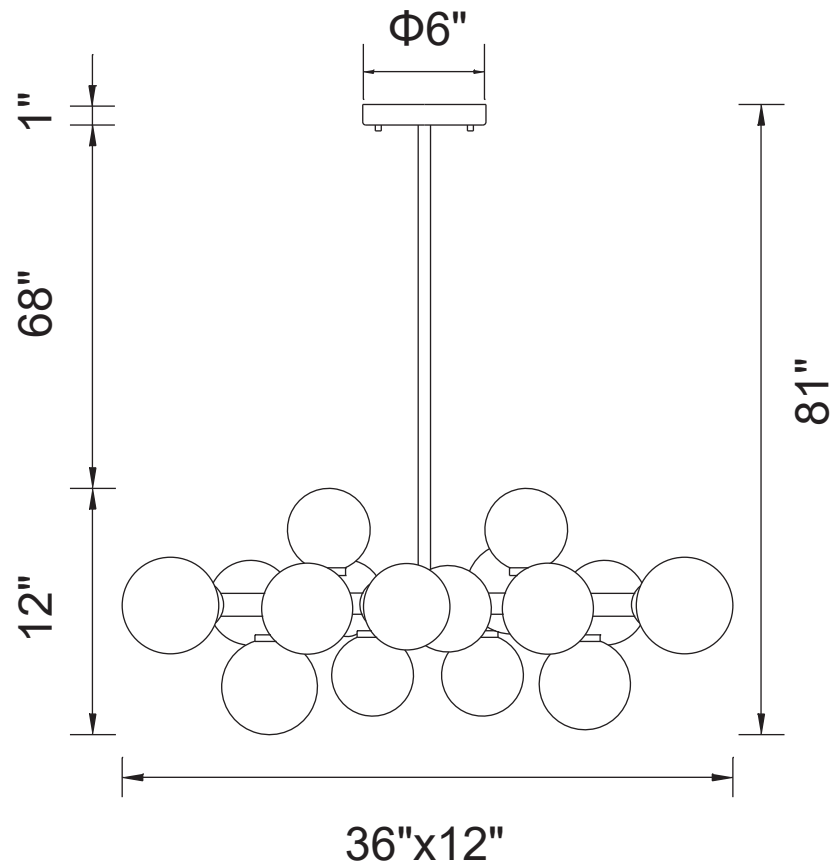

PROJECT: _____

FIXTURE TYPE: _____

LOCATION: _____

CONTACT/PHONE: _____

Item	1020P36-16-602
Collection	ARYA
Finish	Satin Gold
Glass	-----
Crystal	-----
Input	120V AC,60HZ,AC

Shade	-----
Length/Dia.	36"
Width/Ext.	12"
Height	12"
Maximum	81"
Lumens	-----

Light Source	LED
Bulb Info.	16xG9xMAX7W
Included	-----
Dimmable	Yes
Color	-----
Weight	